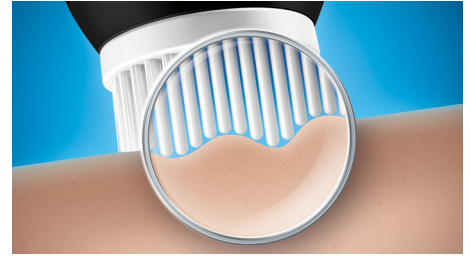

Philips VisaPure MEN
Brush Head Replacement

Anti-blemish brush head
Gentle facial cleansing

MS594/51

Gentle facial cleansing

For blemish-prone skin

The anti-blemish brush brings Philips' most gentle cleansing experience for blemish-prone skin. The brush comes with long and soft bristles, for extra-gentle yet effective daily cleansing, respecting the needs of blemish-prone skin.

MS594/51

Highlights

Designed for superior reach

The anti-blemish brush has 32,000 extra-gentle bristles with a diameter of 50 micron, that clean even the hardest-to-reach areas of your face.

Boosts your daily routine

The specially-designed bristles are suitable for use twice per day

Gentle on blemish-prone skin

The 32,000 bristles are thin, long and have bristle tips that have been polished twice thereby ensuring less friction on the skin for an extra-gentle cleansing effect.