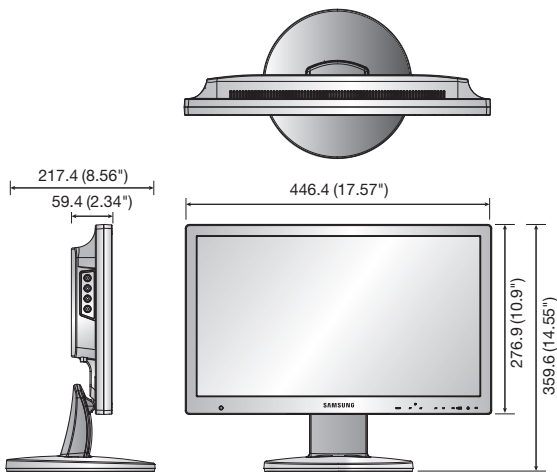

# SMT-1931

19" Wide LED Monitor

## Key Features

- Support up to 1,366 x 768 resolution
- High contrast ratio 1,000 : 1
- Fast response time 5ms
- Video input : HDMI, VGA, BNC

## Dimensions

Unit : mm (inch)

## SMT-1931

DISPLAY		
Type	LED	
Screen Size	19"	
Max. Resolution	1,366 x 768	
Brightness	250cd/m <sup>2</sup>	
Contrast Ratio	1,000 : 1	
Aspect Ratio	16 : 9	
Viewing Angle (H/V)	170° / 160°	
Display Color	16.7million	
Response Time	5ms	
Video System	NTSC / PAL	
Panel Life	30,000 hours	
Filter Type	3D combfilter	
INTERFACE		
Video	Connector	BNC type (2 in / 2 out)
	Connector	1 Analog RGB 15-pin D-sub
	Input Signal	0.7Vpp ±5%
VGA	Available Format	640 x 350@70Hz
		640 x 480@60Hz/67Hz/72Hz/75Hz
		720 x 400@70Hz
		720 x 576@60Hz
		800 x 600@60Hz/72Hz/75Hz
		832 x 624@75Hz
HDMI	Available Format	1,024 x 768@60Hz/70Hz/75Hz
		1,280 x 720@60Hz/70Hz/75Hz
		1,360 x 768@60Hz
		1,366 x 768@60Hz
HDMI	Connector	1 HDMI input (Type A connector)
	Available Format	640 x 480p@60Hz, 720 x 480i@60Hz 720 x 480p@60Hz, 720 x 576i@50Hz, 720 x 576p@50Hz 1,280 x 720p@50Hz/60Hz, 1,366 x 768@60Hz
Audio	Connector	2 RCA type (2 Stereo inputs)
	Output Signal	Speakers : 2 x 1W
Application Support	Remote controller	
ON SCREEN DISPLAY		
Functions	VESA™ DPM compatible	
Language	English, Spanish, French, German, Italian, Portuguese, Russian, Swedish, Turkish, Thai, Chinese, Japanese, Korean, Dutch, Danish, Arabic	
GENERAL		
Electrical	Input Voltage	100 ~ 240V AC (50/60Hz)
	Power Consumption	Max. 18.5W
Environmental	Operating Temperature	0 ~ +40°C (+32°F ~ +104°F)
	Operating Humidity	20% ~ 90% (Non-condensing)
Mechanical	Dimensions with Stand (WxHxD)	446.4 x 359.6 x 217.4mm (17.57" x 14.55" x 8.56")
	Dimensions without Stand (WxHxD)	446.4 x 276.9 x 59.4mm (17.57" x 10.9" x 2.34")
	Weight	4.23Kg (9.33 lb)
	Protection Glass	Yes
	Cabinet Color	Black
	Rack Mounts	Optional
VESA Mounts Interface	100 x 100mm (3.94" x 3.94")	