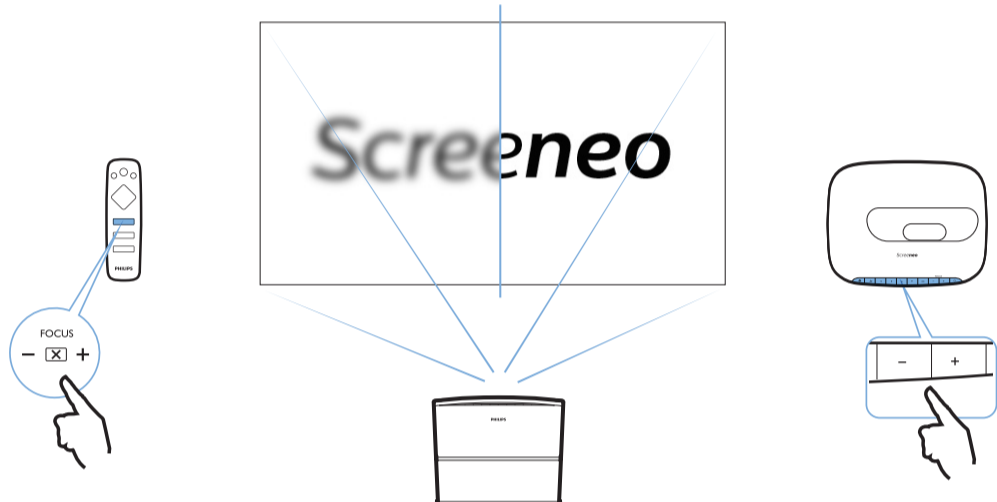

Off

10 sec

Reset

2 Focus

Focus

3 Manual keystone

Manual keystone

4 Menu