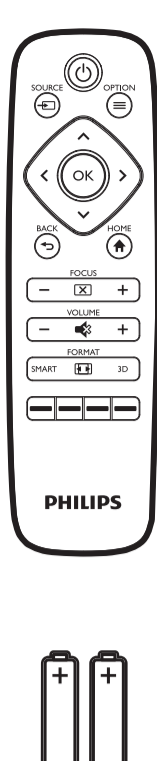

Quick Start Guide

6 Bluetooth Speaker

7 Screen mute

8 Bluetooth speaker 2

1

0,5 sec

On

2 x 0,5 sec

Off

10 sec

Reset

2 Focus

Focus

3 Manual keystone

Manual keystone

4 Menu