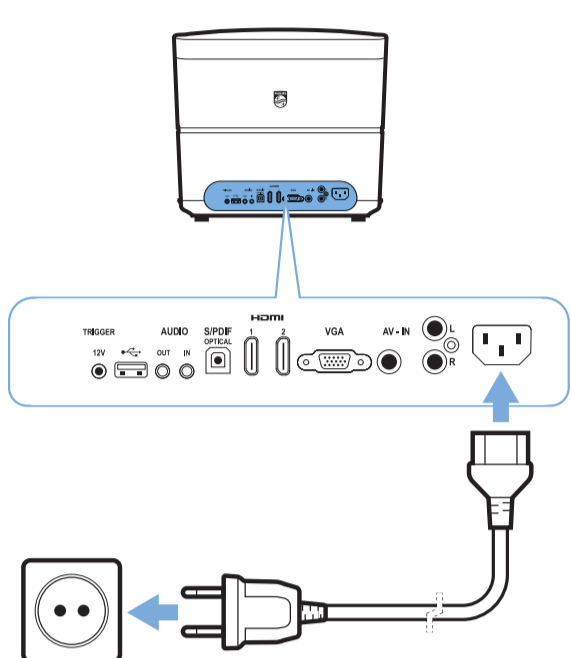

1

0,5 sec

On

2 x 0,5 sec

Off

10 sec

Reset

2 Focus

Focus

3 Manual keystone

Manual keystone

4 Menu

Menu

5