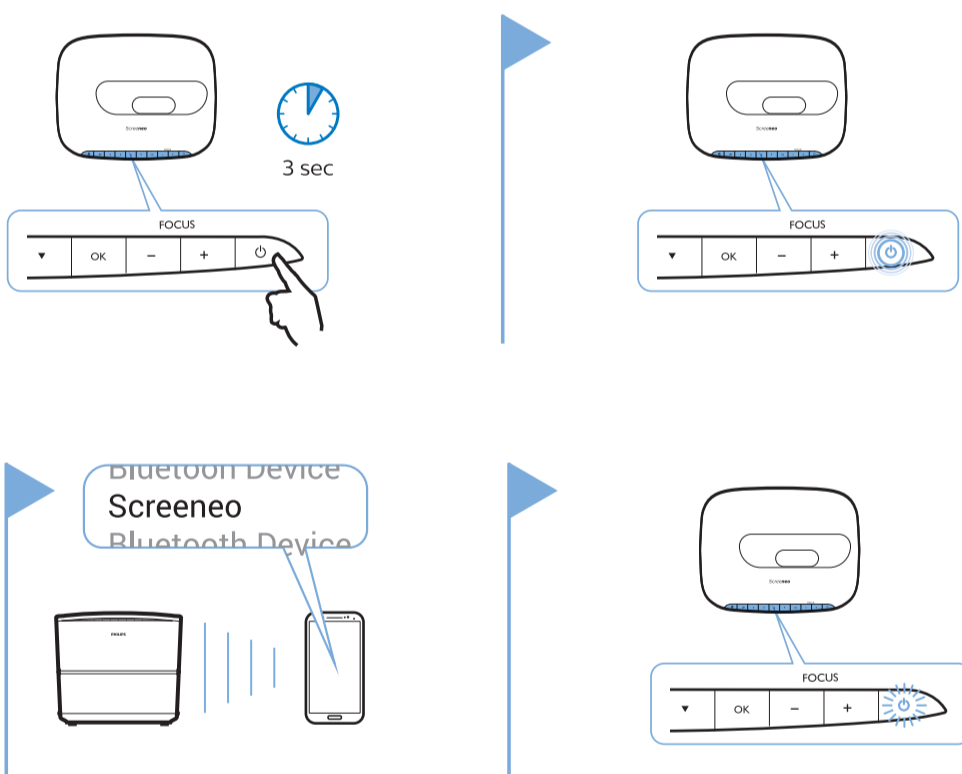

Quick Start Guide

6 Bluetooth Speaker

7 Screen mute

8 Bluetooth speaker 2

1

0,5 sec

On

2 x 0,5 sec

Off

10 sec

Reset

2 Focus

Focus

3 Manual keystone

Manual keystone

4 Menu