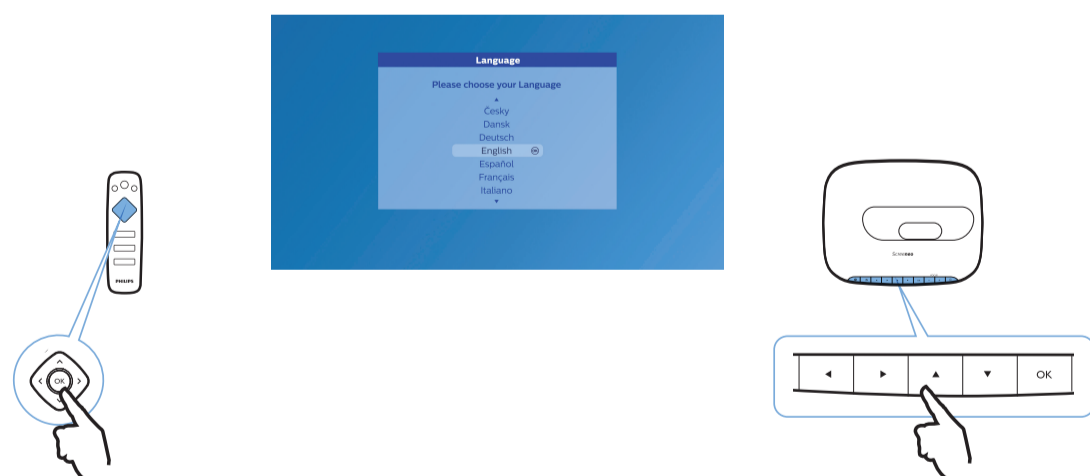

1

0,5 sec

On

2 x 0,5 sec

Off

10 sec

Reset

2 Focus

Focus

3 Manual keystone

Manual keystone

4 Menu

Menu

5