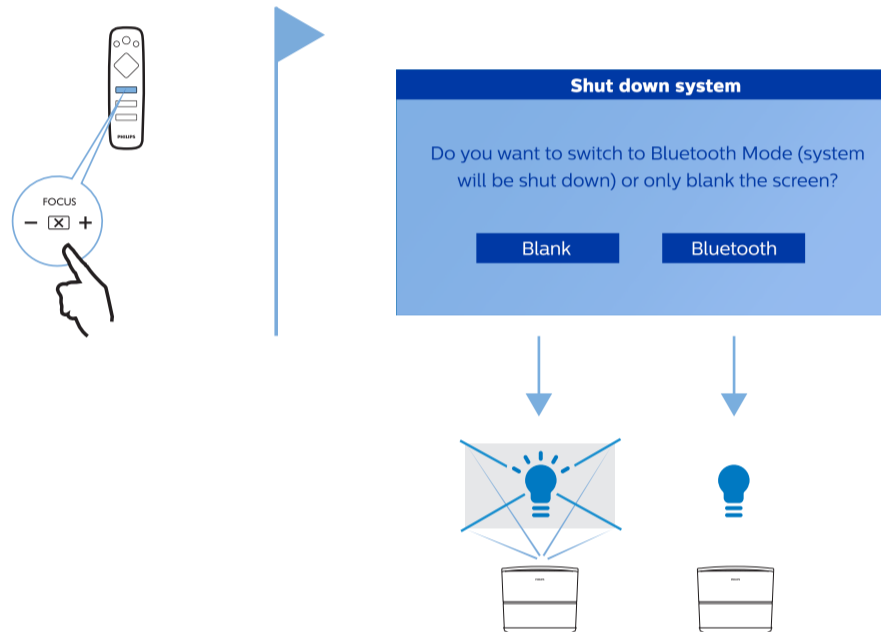

7 Screen mute