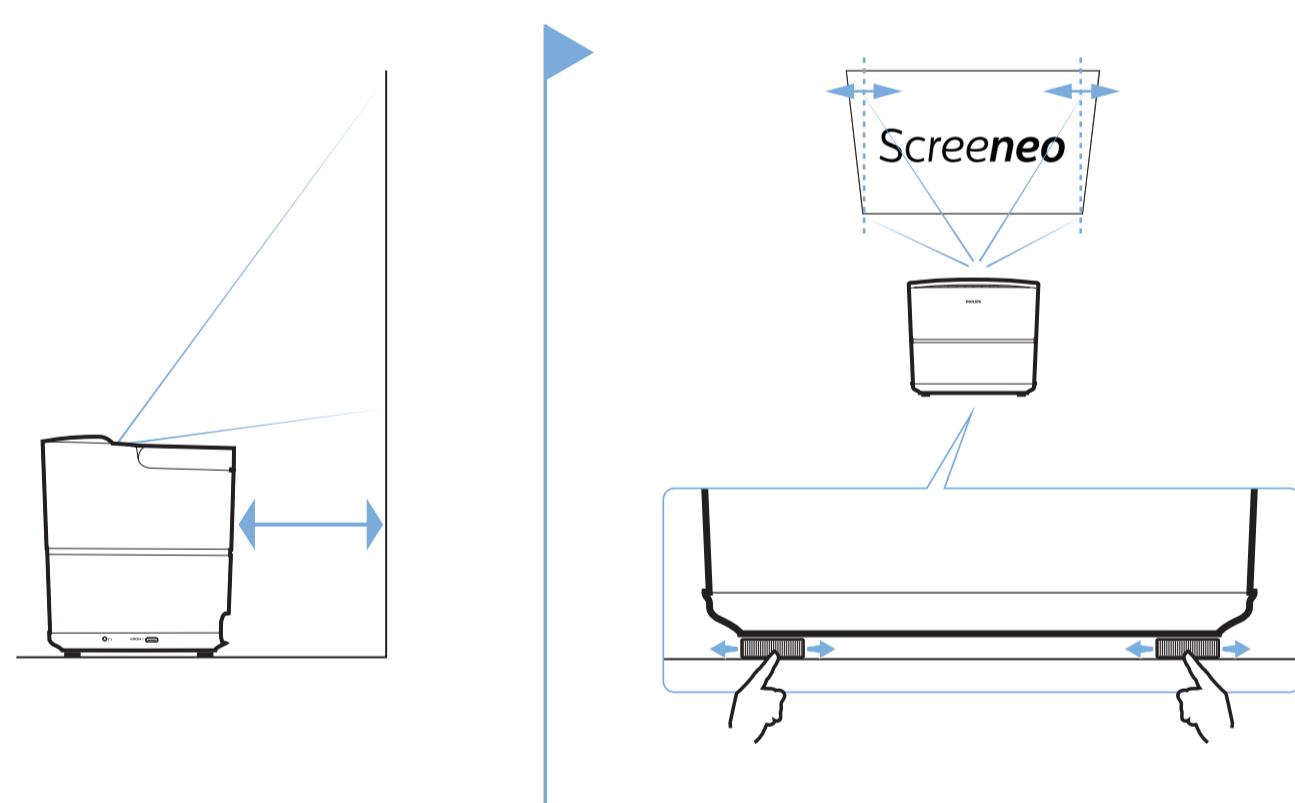

Off

10 sec

Reset

2 Focus

Focus

3 Manual keystone

Manual keystone

4 Menu