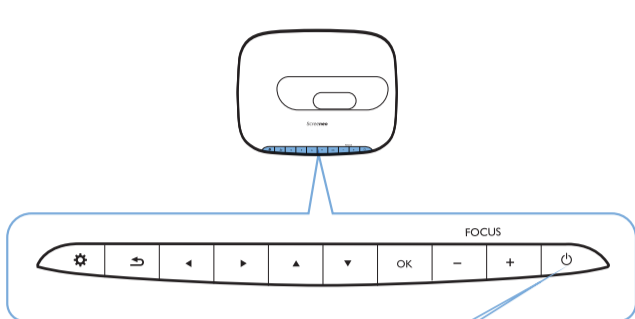

1

0,5 sec

On

2 x 0,5 sec

Off

10 sec

Reset

2 Focus

Focus

3 Manual keystone

Manual keystone

4 Menu

Menu

5