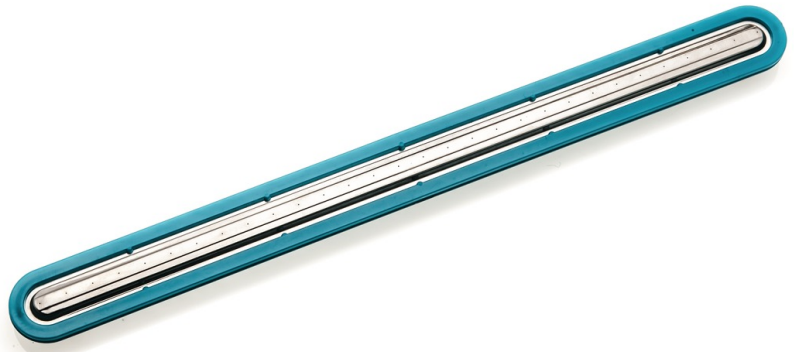

PHILIPS

Water Dispenser
assy

CP0178

Water dispenser 30 holes for 8000 series Aqua Plus

Find matching products on the specifications tab

Water dispenser is attached to the bottom of the water tank to ensure an optimal amount of water is released, so that the mop is always at the right level of wetness.

Specifications

Suitable for

PowerPro Aqua: FC6400, FC6401, FC6402,
FC6408, FC6409

8000 series: XC8347, XC8349