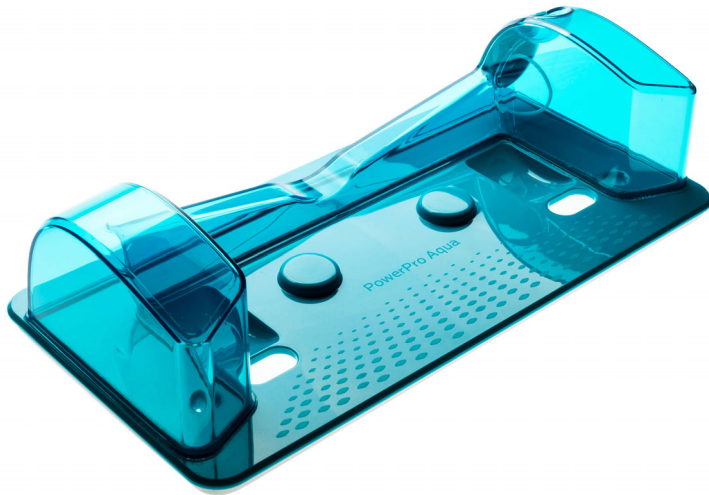

Philips
Mop assy

CP0177

Water tank so you are always mopping with clean water

Find matching products on the specifications tab

The water tank clicks easily to switch between wet and dry cleaning. For wet cleaning, fill it with tap water and/or detergent. The microfibre pads attached to the bottom of the tank will maintain an optimum level of wetness for thorough cleaning.

Ease of using Philips spare parts

- Easily renew your product with original Philips parts

PHILIPS

Specifications

Suitable for

• PowerPro Aqua: FC6400, FC6401, FC6402,

FC6408, FC6409

Highlights