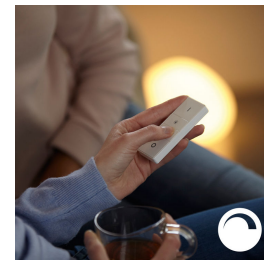

Installation-free dimming

Experience guaranteed smooth dimming with Philips Hue. Not too bright. Not too dark. Just right. No need for wires, an electrician or installation