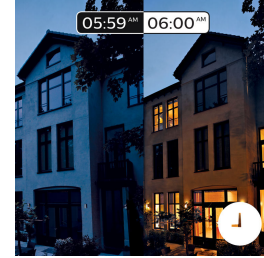

Timers for your convenience

Philips Hue can make it seem like you're at home when you're not, using the schedule function in the Philips Hue app. Set the lights to come on at a pre-set time, so the lights are on when you arrive home. You can even set rooms to light up at different times. And of course, you can let the lights turn off gradually in the night, so you never have to worry whether you've left any lights on.