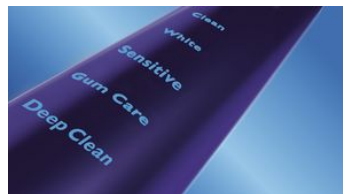

Extra deep cleaning

Our Deep Clean mode means you can really focus on specific areas, paying them extra attention. We've combined our unique brush head motion with an extended 3 minutes of brushing time so your teeth get a truly deep clean.