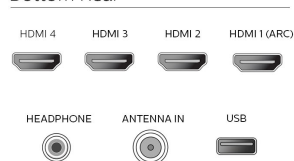

Tuner/Reception/Transmission

- Aerial Input: 75 ohm F-type
- TV system: ATSC, NTSC
- Video Playback: NTSC
- Tuner bands: UHF, VHF

Connectivity

- AV 1: Shared audio L/R in, CVBS/YPbPr
- Audio Output - Digital: Optical (TOSLINK)
- Other connections: Ethernet, Headphone out, PC-In VGA, Wireless LAN(Built in)
- USB: USB
- HDMI 1: Shared audio L/R in, HDMI (Audio Return Channel)
- HDMI 2: HDMI, Shared audio L/R in
- HDMI 3: HDMI, Shared audio L/R in
- HDMI 4: HDMI, Shared audio L/R in
- EasyLink (HDMI-CEC): One touch play, Power status, System info (menu language), Remote control pass-through, System audio control, System standby

Power

- Ambient temperature: 5°C to 40°C (41°F to 104°F)

- Mains power: 120V/60Hz
- Power consumption: 155 W
- Standby power consumption: < 0.5W

Dimensions

- Set dimensions in inch (W x H x D): 43.4 x 25.7 x 2.5 inch
- Product weight (lb): 26.46 lb
- Set dimensions with stand in inch (W x H x D): 43.4 x 27.3 x 9.7 inch
- Product weight (+stand) (lb): 28.00 lb
- Box dimensions in inch (W x H x D): 51.9 x 30.5 x 5.6 inch
- Weight incl. Packaging (lb): 37.70
- VESA wall mount compatible: 400 x 200 mm

Accessories

- Included accessories: Table top stand, Quick start guide, User Manual, Remote Control, Batteries for remote control, Screws
- Power cord: 59.05 inch

Network Services

- Network Features: Google Cast

Connections

Bottom Rear