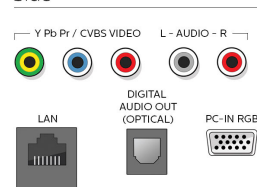

Side

Issue date 2017-06-15

Version: 5.1.1

12 NC: 8670 001 36352
UPC: 6 09585 24967 7

© 2017 Koninklijke Philips N.V.
All Rights reserved.

Specifications are subject to change without notice.
Trademarks are the property of Koninklijke Philips N.V.
or their respective owners.

www.philips.com

* This product was produced prior to FCC Enhanced Accessibility rule going into effect, older production may not have Enhanced Accessibility features. Please look for the "Enhanced Accessibility" logo on the packaging of the product before purchasing if you need Enhanced Accessibility features.