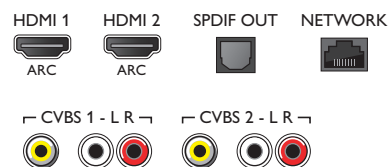

Accessories

- Included accessories: Remote Control, 2 x AAA Batteries, Power cord, Quick start guide, Legal and

safety brochure, Warranty Leaflet, Table top stand

Connections

Side

Rear

Issue date 2016-03-30