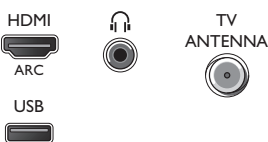

Dimensions

- Set dimensions (W x H x D): 732 x 430 x 82 mm
- Set dimensions with stand (W x H x D): 732 x 484 x 190 mm
- Product weight: 4.9 kg
- Product weight (+stand): 5.1 kg
- Weight incl. Packaging: TBC kg
- VESA wall mount compatible: 200 x 200 mm

Accessories

- Included accessories: Remote Control, 2 x AAA Batteries, Power cord, Quick start guide, Legal and

safety brochure, Warranty Leaflet, Table top stand

Connections

Side

Rear

Issue date 2016-03-30