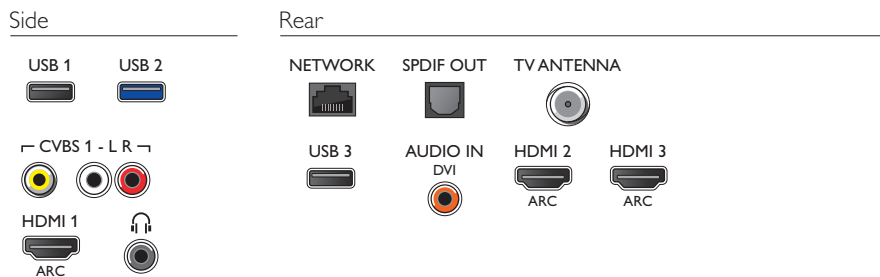

Multimedia Applications

- Video Playback Formats: Containers: AVI, MKV, H264/MPEG-4 AVC, MPEG-1, MPEG-2, MPEG-4, WMV9/VC1, HEVC
- Subtitles Formats Support: .SML, .SRT, .SSA, .SUB, .TXT, .ASS
- Music Playback Formats: AAC, MP3, WAV, WMA (v2 up to v9.2), WMA-PRO (v9 and v10)
- Picture Playback Formats: JPEG, BMP, GIF, JPS, PNG, PNS, BMS, MPO

Supported Display Resolution

- Computer inputs on all HDMI: up to FHD 1920x1080@60Hz, @60Hz
- Video inputs on all HDMI: up to FHD 1920x1080p, @ 24, 25, 30, 50, 60Hz

Tuner/Reception/Transmission

- Digital TV: DTVi, SATVD
- MPEG Support: MPEG2, MPEG4
- Video Playback: NTSC, PAL
- TV Program guide*: 8 day Electronic Program Guide
- Signal strength indication

Power

- Mains power: AC 90 - 240V 50/60Hz
- Ambient temperature: 5 °C to 35 °C
- Standby power consumption: < 0.5 W
- Off mode power consumption: < 0.5 W
- Power Saving Features: Auto switch-off timer, Light sensor, Picture mute (for radio)

Dimensions

- Set dimensions (W x H x D): 968 x 562 x 82 mm
- Set dimensions with stand (W x H x D): 968 x 624 x 193 mm
- Product weight: 8.6 kg
- Product weight (+stand): 9 kg

Accessories

- Included accessories: Remote Control, Table top stand, Power cord, Quick start guide, Legal and safety brochure, 2 x AA Batteries

Connections

Issue date 2016-04-05

Version: 2.1.1

12 NC: 8670 001 34399
EAN: 87 18863 00693 1

© 2016 Koninklijke Philips N.V.
All Rights reserved.

Specifications are subject to change without notice.
Trademarks are the property of Koninklijke Philips N.V.
or their respective owners.

www.philips.com

* EPG and actual visibility (up to 8 days) is country and operator dependent.
* Android App offerings vary per country. For more details please visit your local Google Play Store.
* (Philips) only compatible with specific Philips player device.
* Google Cast functionality is subject to Google Cast Ready apps and devices. For more details please visit Google Cast product page.
* Philips TV Remote app and related functionalities vary per TV model, operator, and country, as well as smart device model and OS. For more details please visit: www.philips.com/TVRemoteapp.
* Smart TV app offerings vary per TV model and country. For more details please visit: www.philips.com/smartv.
* USB recording for digital channels only, recordings may be limited by broadcast copy protection (C1+). Country and channel restrictions may apply.
* Compatibility depends on Wifi Miracast certification & Android 4.2 or later. For more details please refer to your device documentation.