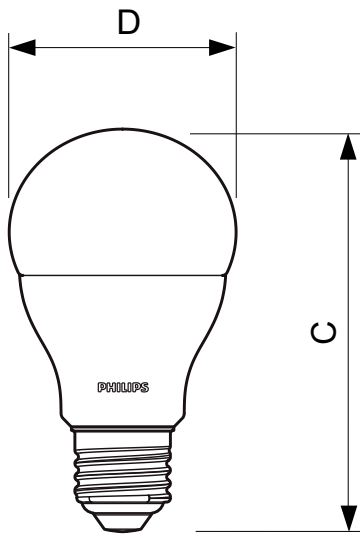

Product data

• General Information

Cap base	E27 [ES]
Nominal lifetime (nom.)	15000 h
Technical type	13.5-100W

• Light Technical

Luminous flux (nom.)	1521 lm
Luminous flux (rated) (nom.)	1521 lm
Colour designation	White (WH)
Correlated colour temperature (nom.)	2700 K
Luminous efficacy (rated) (nom.)	112.67 lm/W
Colour consistency	6 steps
Color rendering index (nom.)	80
LLMF at end of nominal lifetime (nom.)	70 %

Suitable for accent lighting	No
Energy efficiency label (EEL)	A+
Energy Consumption kWh/1000 h	14 kWh

• Product Data

Full product code	871869649074700
Order product name	CorePro LEDbulb 13.5-100W 827 E27
EAN/UPC – product	8718696490747
Order code	49074700
Numerator – quantity per pack	1
Numerator – packs per outer box	10
Material no. (12NC)	929001171502
Net weight (piece)	0.076 kg

PHILIPS

Dimensional drawing

LED 13.5-100W E27 827

Product	D	C
CorePro LEDbulb 13.5-100W 827 E27	60 mm	110 mm

© 2016 Philips Lighting Holding B.V.
All rights reserved.

Specifications are subject to change without notice. Trademarks are the property of Koninklijke Philips N.V. (Royal Philips) or their respective owners.