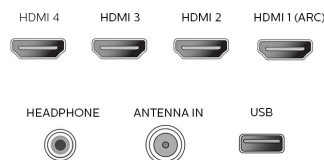

- Aerial Input: 75 ohm F-type
- TV system: ATSC, NTSC
- Video Playback: NTSC
- Tuner bands: UHF, VHF

Connectivity

- AV 1: Shared audio L/R in, CVBS/YpBPr
- Audio Output - Digital: Optical (TOSLINK)
- Other connections: Ethernet, Headphone out, PC-In VGA, Wireless LAN 802.11ac MIMO
- USB: USB
- HDMI 1: Shared audio L/R in, HDMI (Audio Return Channel)
- HDMI 2: HDMI, Shared audio L/R in
- HDMI 3: HDMI, Shared audio L/R in
- HDMI 4: HDMI, Shared audio L/R in
- EasyLink (HDMI-CEC): One touch play, Power status, System info (menu language), Remote control pass-through, System audio control, System standby

Power

- Ambient temperature: 5°C to 40°C (41°F to 104°F)
- Mains power: 120V/60Hz
- Power consumption: 340 W
- Standby power consumption: < 0.5W

Dimensions

- Set dimensions in inch (W x H x D): 66.2 x 39.0 x 2.7 inch
- Product weight (lb): 71.88 lb
- Set dimensions with stand in inch (W x H x D): 66.2 x 40.9 x 12.0 inch
- Product weight (+stand) (lb): 72.76 lb
- Box dimensions in inch (W x H x D): 72.9 x 44.9 x 12.8 inch
- Weight incl. Packaging (lb): 98.11
- VESA wall mount compatible: 400 x 400 mm

Accessories

- Included accessories: Table top stand, Quick start guide, User Manual, Remote Control, Batteries for remote control, Screws
- Power cord: 59.05 inch

Network Services

- NetTV Apps: Netflix, Pandora, Vudu, YouTube, Cinema Now, Hotlist, Samba, Xumo
- Network Features: Home Network, Wireless Screencasting

Connections

Bottom Rear