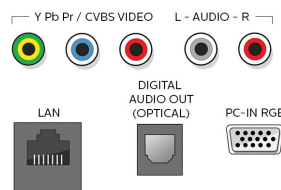

Side

Issue date 2016-06-20

Version: 2.1.1

12 NC: 8670 001 37498
UPC: 6 09585 24977 6

© 2016 Koninklijke Philips N.V.
All Rights reserved.

Specifications are subject to change without notice.
Trademarks are the property of Koninklijke Philips N.V.
or their respective owners.

www.philips.com