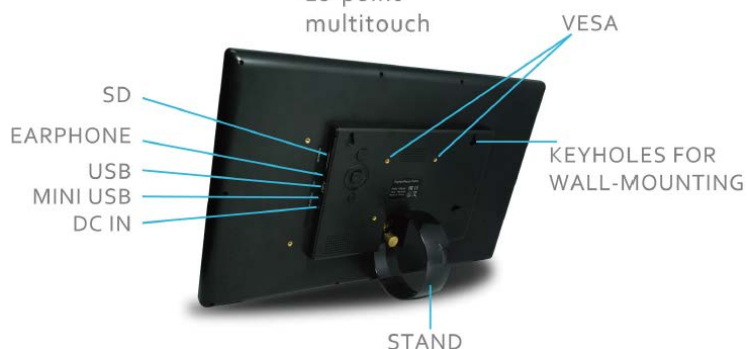

10-point
multitouch

ANDROID