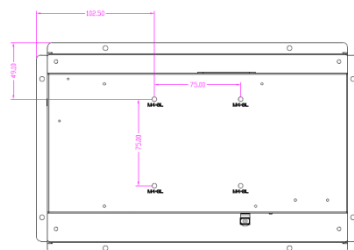

Model no	APPC 7 OF	APPC 10 OF
CPU	Cortex A9 1.2GHz, Dual Core	Cortex A9 1.2GHz, Dual Core
Memory	DDR3 1GB	DDR3 1GB
Flash	4GB NAND Flash	4GB NAND Flash
Display	7" TFT LCD, Resolution: 800x480pixels, Luminance: 240nits	10.1" TFT LCD, Resolution: 1024x600pixels, Luminance: 250nits
Touch Panel	4 point capacitive multi-touch	4 point capacitive multi-touch
Wireless Connection	Wi-Fi: 802.11 b/g/n Built-in or External USB Wi-Fi dongle	Wi-Fi: 802.11 b/g/n Built-in or External USB Wi-Fi dongle
I/O Connectors	SD Card x 1 USB Host x 2 Mini USB port x 2 (power only) DC In x 1	SD Card x 1 USB Host x 1 Mini USB port x 1, LAN 10/100Mbps x 1 DC In x 1
Audio	Stereo Speaker 3W X 2	Stereo Speaker 3W X 2
CIR	Remote control	Remote control
Motion Sensor	N/A	Option PIR sensor (3M)
Battery	N/A	N/A
Power Adapter	12V/1.5A Adapter with PSE mark	12V/1.5A Adapter with PSE mark
Dimension	207 x 120 x 22.3 (mm)	274.5 x 160.5 x 23.5 (mm)
OS	Android 4.0 (or Above)	Android 4.0 (or Above)
Playback Format Support	Video: MKV, TS, FLV, AVI, VOB, MPG, DAT, ASF, RM, MOV, 3GP, MP4, WMV	Video: MKV, TS, FLV, AVI, VOB, MPG, DAT, ASF, RM, MOV, 3GP, MP4, WMV
	Audio: MP2, MP3, WMA, WAV, AAC, OGG, ASF	Audio: MP2, MP3, WMA, WAV, AAC, OGG, ASF
	Photo: JPG, BMP, GIF	Photo: JPG, BMP, GIF

- Industrial quality 7 & 10 inch Open Frame
- True Flat Projected Capacitive Touch (4 touch point)
- Protected SD-Card slot
- Optional 18.5 inch!
- Optional accessories ; Scanner, RFID, MSR, Smart Card reader
- VESA mountable + Various mounting brackets available
- 24 Months Warranty