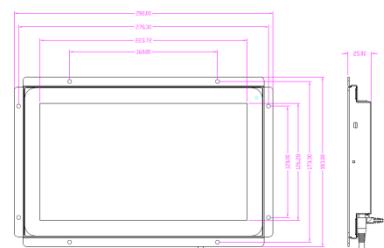

Model no	APPC 7 OF	APPC 10 OF
CPU	Cortex A9 1.2GHz, Dual Core	Cortex A9 1.2GHz, Dual Core
Memory	DDR3 1GB	DDR3 1GB
Flash	4GB NAND Flash	4GB NAND Flash
Display	7" TFT LCD, Resolution: 800x480pixels, Luminance: 240nits	10.1" TFT LCD, Resolution: 1024x600pixels, Luminance: 250nits
Touch Panel	4 point capacitive multi-touch	4 point capacitive multi-touch
Wireless Connection	Wi-Fi: 802.11 b/g/n Built-in or External USB Wi-Fi dongle	Wi-Fi: 802.11 b/g/n Built-in or External USB Wi-Fi dongle
I/O Connectors	SD Card x 1 USB Host x 2 Mini USB port x 2 (power only) DC In x 1	SD Card x 1 USB Host x 1 Mini USB port x 1, LAN 10/100Mbps x 1 DC In x 1
Audio	Stereo Speaker 3W X 2	Stereo Speaker 3W X 2
CIR	Remote control	Remote control
Motion Sensor	N/A	Option PIR sensor (3M)
Battery	N/A	N/A
Power Adapter	12V/1.5A Adapter with PSE mark	12V/1.5A Adapter with PSE mark
Dimension	207 x 120 x 22.3 (mm)	274.5 x 160.5 x 23.5 (mm)
OS	Android 4.0 (or Above)	Android 4.0 (or Above)
Playback Format Support	Video: MKV, TS, FLV, AVI, VOB, MPG, DAT, ASF, RM, MOV, 3GP, MP4, WMV	Video: MKV, TS, FLV, AVI, VOB, MPG, DAT, ASF, RM, MOV, 3GP, MP4, WMV
	Audio: MP2, MP3, WMA, WAV, AAC, OGG, ASF	Audio: MP2, MP3, WMA, WAV, AAC, OGG, ASF
	Photo: JPG, BMP, GIF	Photo: JPG, BMP, GIF

- Industrial quality 7 & 10 inch Open Frame
- True Flat Projected Capacitive Touch (4 touch point)
- Protected SD-Card slot
- Optional 18.5 inch!
- Optional accessories ; Scanner, RFID, MSR, Smart Card reader
- VESA mountable + Various mounting brackets available
- 24 Months Warranty