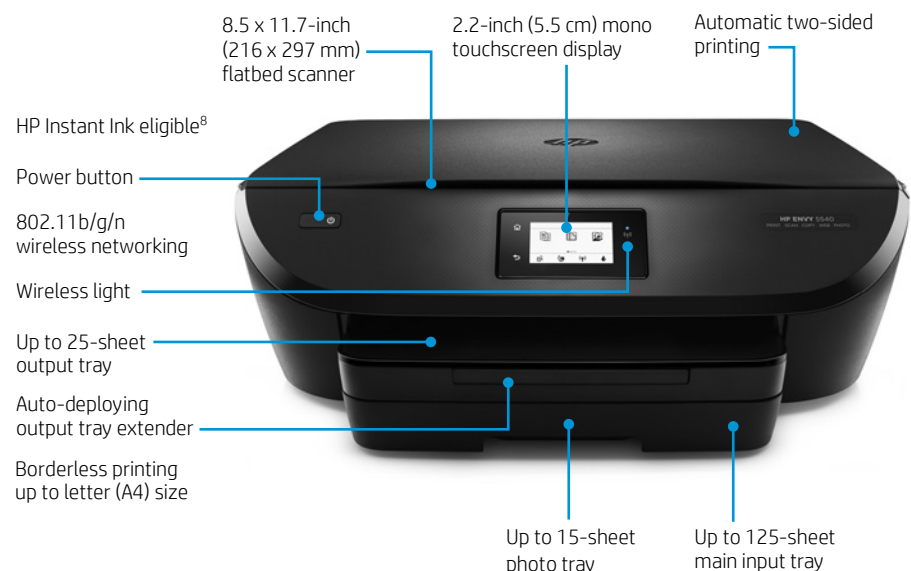

- Ensure your projects always look great, no matter what you print. Produce stunning lab-quality, borderless photos and sharp, laser-quality text.
- Preserve your family's most important moments. A built-in photo tray makes it easy to print 4 x 6-inch (10 x 15 cm) photos in brilliant color for scrapbooks, collages, and other creative projects.
- Print remotely without worries. The auto-deploying output tray keeps your printed pages from landing on the floor. And with a 125-sheet input tray, you'll reload paper less often.
- Access coloring pages, recipes, coupons, crossword puzzles, and more with HP Printables—delivered to your all-in-one, on your schedule.⁷

Make it easy

Print, scan, and copy with one device that's easy to use.

- Indulge your imagination without wasting a moment. Create photo projects and manage scan and copy tasks right from the 2.2-inch (5.5 cm) mono touchscreen.
- Print black-and-white documents at up to 12 pages per minute (ppm) and color photos at up to 8 ppm.¹⁰
- Use this all-in-one in the living room, a bedroom, or virtually anywhere you choose, without disrupting your family's activities. Simply select the optional quiet mode to help keep noise to a minimum.
- Save paper and conserve resources. Print on both sides of a page with automatic two-sided printing, and reduce paper consumption by up to half.

Product walk around