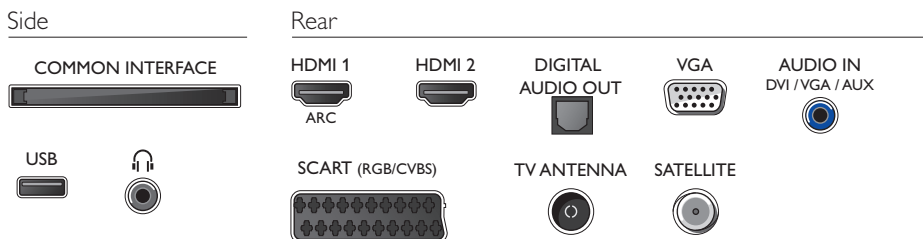

Multimedia Applications

- Video Playback Formats: Containers: AVI, MKV, H264/MPEG-4 AVC, MPEG-1, MPEG-2, MPEG-4, WMV9/VC1, HEVC (H.265)
- Subtitles Formats Support: .SMI, .SRT, .SSA, .SUB,

- .TXT, .ASS
- Music Playback Formats: AAC, MP3, WAV, WMA (v2 up to v9.2)
- Picture Playback Formats: JPEG, BMP, GIF, PNG

Supported Display Resolution

- Computer inputs: up to 1920x1080 @ 60Hz
- Video inputs: 24, 25, 30, 50, 60 Hz, up to 1920x1080p

Tuner/Reception/Transmission

- Digital TV: DVB-T/T2/T2-HD/C/S/S2
- MPEG Support: MPEG2, MPEG4
- Video Playback: NTSC, PAL, SECAM

Power

- Mercury content: 0 mg
- Presence of lead: Yes*
- Mains power: AC 220 - 240 V 50/60Hz
- Ambient temperature: 5 °C to 35 °C
- Eu Energy Label power: 23 W
- Annual energy consumption: 34 kW h
- Energy Label Class: A
- Standby power consumption: <0.3W
- Off mode power consumption: 0.5 W
- Power Saving Features: Auto switch-off timer, Eco mode, Picture mute (for radio)

Dimensions

- TV stand width distance: 187.7 mm
- Box dimensions (W x H x D): 602 x 498 x 178 mm
- Set dimensions (W x H x D): 547.9 x 410.05 x 129.1 mm
- Set dimensions with stand (W x H x D): 547.9 x 410.05 x 129.1 mm
- Product weight: 4.35 kg
- Product weight (+stand): 4.35 kg
- Weight incl. Packaging: 5.9 kg

Accessories

- Included accessories: Remote Control, 2 x AAA Batteries, Table top stand, Power cord, Quick start guide, Legal and safety brochure

Connections

Issue date 2018-03-12

Version: 11.0.1

12 NC: 8670 001 39253
EAN: 87 18863 01022 8

© 2018 Koninklijke Philips N.V.
All Rights reserved.

Specifications are subject to change without notice.
Trademarks are the property of Koninklijke Philips N.V.
or their respective owners.

www.philips.com

* EPG and actual visibility (up to 8 days) is country and operator dependent.

* Energy consumption in kWh per year, based on the power consumption of the television operating 4 hours per day for 365 days. The actual energy consumption will depend on how the television is used.

* The TV supports DVB reception for 'Free to air' broadcast. Specific DVB operators may not be supported. An up to date list can be found in the FAQ section of the Philips support website. For some operators Conditional Access and subscription are required. Contact your operator for more information.

* (Philips) only compatible with specific Philips player device.