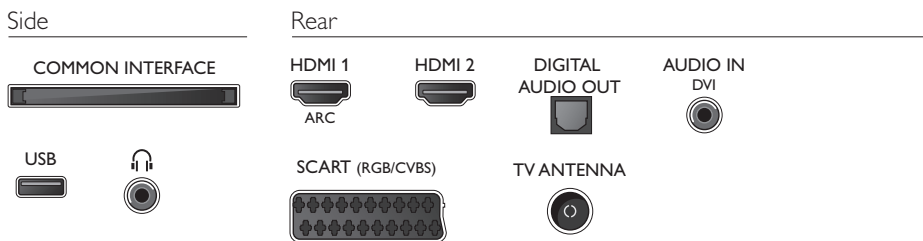

Multimedia Applications

- Video Playback Formats: Containers: AVI, MKV, H264/MPEG-4 AVC, MPEG-1, MPEG-2, MPEG-4, WMV9/VC1

- Subtitles Formats Support: .SML, .SRT, .SSA, .SUB, .TXT, .ASS
- Music Playback Formats: AAC, MP3, WAV, WMA (v2 up to v9.2)
- Picture Playback Formats: JPEG, BMP, GIF, PNG

Supported Display Resolution

- Computer inputs: up to 1920x1080 @ 60Hz
- Video inputs: 24, 25, 30, 50, 60 Hz, up to 1920x1080p

Tuner/Reception/Transmission

- Digital TV: DVB-T/C
- MPEG Support: MPEG2, MPEG4
- Video Playback: NTSC, PAL, SECAM

Power

- Mains power: AC 220 - 240 V 50/60Hz
- Ambient temperature: 5 °C to 35 °C
- Eu Energy Label power: 30 W
- Annual energy consumption: 44 kW h
- Energy Label Class: A+
- Standby power consumption: <0.3W
- Off mode power consumption: 0.5 W
- Power Saving Features: Auto switch-off timer, Eco mode, Picture mute (for radio)

Dimensions

- Box dimensions (W x H x D): 786 x 506 x 131 mm
- Set dimensions (W x H x D): 726 x 439 x 77 mm
- Set dimensions with stand (W x H x D): 726 x 477 x 171 mm
- Product weight: 4.9 kg
- Product weight (+stand): 5 kg
- Weight incl. Packaging: 6.7 kg
- VESA wall mount compatible: 100 x 100 mm

Accessories

- Included accessories: Remote Control, 2 x AAA Batteries, Table top stand, Power cord, Quick start guide, Legal and safety brochure

Connections

Issue date 2017-11-25

Version: 3.0.1

12 NC: 8670 001 34991
EAN: 87 18863 00765 5

© 2017 Koninklijke Philips N.V.
All Rights reserved.

Specifications are subject to change without notice.
Trademarks are the property of Koninklijke Philips N.V.
or their respective owners.

www.philips.com

* EPG and actual visibility (up to 8 days) is country and operator dependent.

* Energy consumption in kWh per year, based on the power consumption of the television operating 4 hours per day for 365 days. The actual energy consumption will depend on how the television is used.

* The TV supports DVB reception for 'Free to air' broadcast. Specific DVB operators may not be supported. An up to date list can be found in the FAQ section of the Philips support website. For some operators Conditional Access and subscription are required. Contact your operator for more information.

* (Philips) only compatible with specific Philips player device.