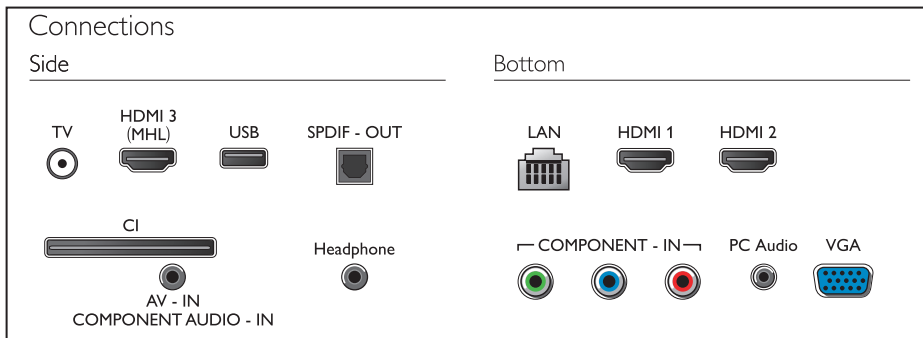

Multimedia Applications

- Video Playback Formats: MPEG-2, MPEG-4
- Subtitles Formats Support: .SML, .SRT, .SUB, .TXT
- Music Playback Formats: AAC, MP3, WAV, WMA

(v2 up to v9.2)

- Picture Playback Formats: JPEG, BMP, GIF, PNG

Supported Display Resolution

- Computer inputs: up to 1920 x 1080 @ 60 Hz
- Video inputs: 24, 25, 30, 50, 60 Hz, up to 1920 x 1080p

Tuner/Reception/Transmission

- Digital TV: DVB-T/T2/C
- MPEG Support: MPEG2, MPEG4
- Video Playback: NTSC, PAL, SECAM

Power

- Mains power: AC 220 - 240 V 50/60 Hz
- Ambient temperature: 5°C to 35°C
- EU Energy Label power: 38 W
- Annual energy consumption: 82 kW h
- Energy Label Class: A
- Standby power consumption: < 0.5
- Off mode power consumption: < 0.5 W
- Power Saving Features: Auto switch-off timer, Eco mode, Picture mute (for radio)

Dimensions

- Box dimensions (W x H x D): 835 x 514 x 140 mm
- Set dimensions (W x H x D): 732 x 430 x 72 mm
- Set dimensions with stand (W x H x D): 732 x 472 x 183 mm
- Product weight: 4.2 kg
- Product weight (+stand): 4.5 kg
- Weight incl. Packaging: 6 kg
- VESA wall mount compatible: 100 x 100 mm

Accessories

- Included accessories: Remote Control, 2 x AAA Batteries, Tabletop stand, Power cord, Quick start guide, Legal and safety brochure, Warranty Leaflet

Issue date 2018-02-22

Version: 7.0.1

12 NC: 8670 001 37845
EAN: 87 18863 00929 1

© 2018 Koninklijke Philips N.V.
All Rights reserved.

Specifications are subject to change without notice.
Trademarks are the property of Koninklijke Philips N.V.
or their respective owners.

www.philips.com

* EPG and actual visibility (up to 8 days) is country- and operator-dependent.
* Energy consumption in kWh per year based on the power consumption of the television operating 4 hours per day for 365 days. The actual energy consumption will depend on how the television is used.
* The TV supports DVB reception for 'Free to air' broadcast. Specific DVB operators may not be supported. An up to date list can be found in the FAQ section of the Philips support website. For some operators Conditional Access and subscription are required. Contact your operator for more information.
* (Philips) only compatible with specific Philips player device.