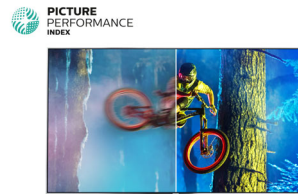

Picture Performance Index

Picture Performance Index combines Philips display technology and advanced picture processing engines to improve the elements of perception: sharpness, motion, contrast and color. No matter the source, you'll always enjoy razor sharp pictures with incredible detail and depth, the deepest blacks, the brightest whites, and the most vivid, brilliant colors as well as natural, lifelike skin tones every time.