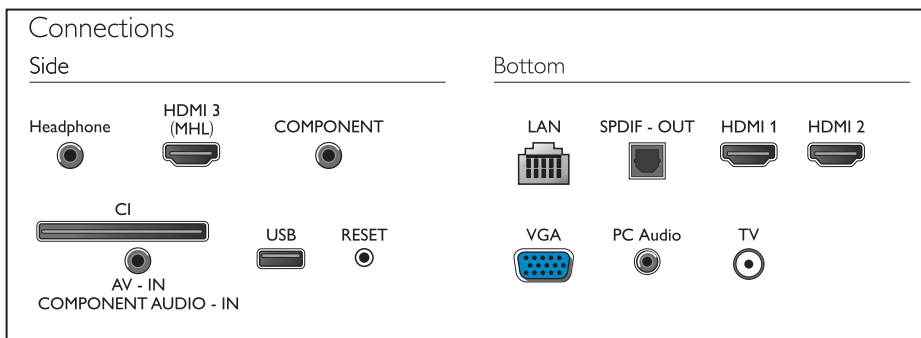

Multimedia Applications

- Video Playback Formats: MPEG-2, MPEG-4
- Subtitles Formats Support: .SMI, .SRT, .SUB, .TXT
- Music Playback Formats: AAC, MP3, WAV, WMA

(v2 up to v9.2)

- Picture Playback Formats: JPEG, BMP, GIF, PNG

Supported Display Resolution

- Computer inputs: up to 1920x1080 @ 60Hz
- Video inputs: 24, 25, 30, 50, 60 Hz, up to 1920x1080p

Tuner/Reception/Transmission

- Digital TV: DVB-T/T2/C
- MPEG Support: MPEG2, MPEG4
- Video Playback: NTSC, PAL, SECAM

Power

- Mains power: AC 220 - 240 V 50/60Hz
- Ambient temperature: 5 °C to 35 °C
- Eu Energy Label power: 68 W
- Annual energy consumption: 145 kWh
- Energy Label Class: A
- Standby power consumption: <0.5
- Off mode power consumption: 0 W
- Power Saving Features: Auto switch-off timer, Eco mode, Picture mute (for radio)

Dimensions

- Box dimensions (W x H x D): 1085 x 667 x 150 mm
- Set dimensions (W x H x D): 970 x 564 x 74 mm
- Set dimensions with stand (W x H x D): 970 x 614 x 219 mm
- Product weight: 8.1 kg
- Product weight (+stand): 8.5 kg
- Weight incl. Packaging: 10.5 kg
- VESA wall mount compatible: 200 x 300 mm

Accessories

- Included accessories: Remote Control, 2 x AAA Batteries, Table top stand, Power cord, Quick start guide, Legal and safety brochure, Warranty Leaflet

Issue date 2017-07-21

Version: 5.0.1

12 NC: 8670 001 37847
EAN: 87 18863 00931 4

© 2017 Koninklijke Philips N.V.
All Rights reserved.

Specifications are subject to change without notice.
Trademarks are the property of Koninklijke Philips N.V.
or their respective owners.

www.philips.com

* EPG and actual visibility (up to 8 days) is country and operator dependent.

* Energy consumption in kWh per year, based on the power consumption of the television operating 4 hours per day for 365 days. The actual energy consumption will depend on how the television is used.

* The TV supports DVB reception for 'Free to air' broadcast. Specific DVB operators may not be supported. An up to date list can be found in the FAQ section of the Philips support website. For some operators Conditional Access and subscription are required. Contact your operator for more information.

* (Philips) only compatible with specific Philips player device.