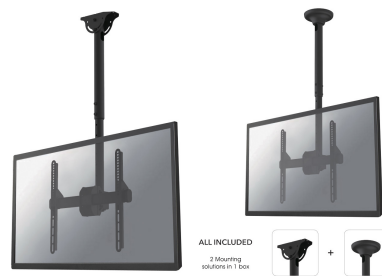

NM-C440BLACK

NEOMOUNTS BY NEWSTAR SELECT MONITOR

Neomounts by Newstar Select TV/Monitor
Ceiling Mount for 32"-60" Screen, Height
Adjustable - Black

SPECIFICATIONS

Color	Black
Depth	8 cm
Height	56 - 91 cm
Height adjustment	Manual
Max. screen size	60
Max. weight	50
Min. screen size	32
Min. weight	0
Rotate (degrees)	6°
Screens	1
Swivel (degrees)	360°
Tilt (degrees)	25°
Type	Tilt Rotate Swivel Full motion
VESA maximum	400x400 mm
VESA minimum	200x200 mm
VESA pattern	200x200 200x400 400x400 200x300 300x300 400x300
Warranty	5 year
EAN code	8717371445614

The Neomounts Select ceiling mount, model NM-C440BLACK is a tilt- and swivel ceiling mount for flat screens up to 60". This mount is a great choice for space saving placement or when wall mounting and floor placement is not an option.

Neomounts Selects' unique tilt (25°) and rotation (360°) technology allows the mount to change to any viewing angle to fully benefit from the capabilities of the flat screen. The support is easily height adjustable from 56 to 91 centimeters. A unique cable management conceals and routes cables from ceiling to TV. Hide your cables in the column to keep it nice and tidy.

Neomounts Select NM-C440BLACK has two pivot points and is suitable for screens up to 60" (152 cm). The weight capacity of this product is 50 kg. The ceiling mount is suitable for screens that meet VESA hole pattern 200x200 to 400x400mm.