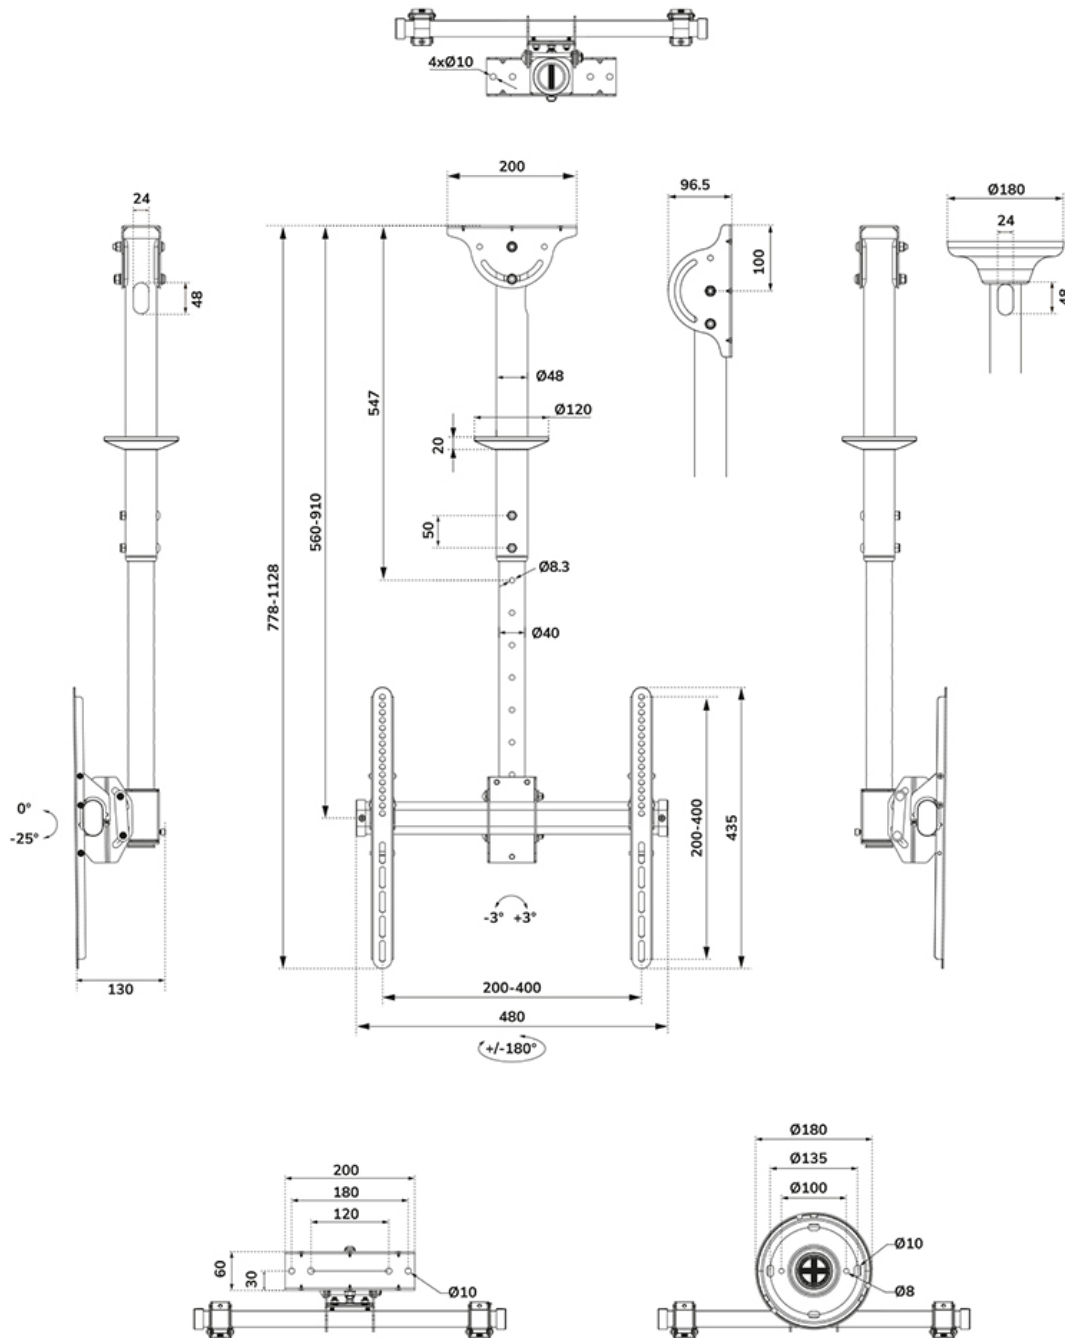

Neomounts

Neomounts

Neomounts NM-C440BLACK Monitor/TV mount ceiling 1 screen - 32-60" - max 50 kg - VESA 200x200-400x400 - h 56-91 cm - suitable for sloped ceiling - black

The Neomounts NM-C440BLACK ceiling mount is a tilt and swivel ceiling mount for flat screens up to 60". This mount is a great choice for space saving placement or when wall mounting and floor placement is not an option.

Neomounts' unique tilt (25°) and rotation (360°) technology allows the mount to change to any viewing angle to fully benefit from the capabilities of the flat screen. The support is easily height adjustable from 56 to 91 cm*. A unique cable management conceals and routes cables from ceiling to TV. Hide your cables in the column to keep it nice and tidy. The mount features an adjustable mounting angle for sloped ceilings and comes with an additional cover for installation on suspended ceilings.

Neomounts NM-C440BLACK has two pivot points and is suitable for screens up to 60". The weight capacity of this product is 50 kg. The ceiling mount is suitable for screens that meet VESA hole pattern 200x200 to 400x400mm.

NM-C440BLACK

NEOMOUNTS NM-C440BLACK MONITOR/TV MOUNT CEILING 32-60" - H 56-91 CM

Neomounts

Measuring unit: mm