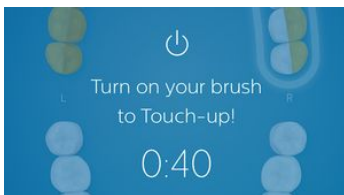

Touch Up

If you happen to miss any spots during a brushing session, the Philips Sonicare app tracks your coverage and gives you the opportunity to go back for a second pass. Touch Up provides customised guidance based on your personal brushing data so you can immediately address any missed areas and achieve a more complete clean.