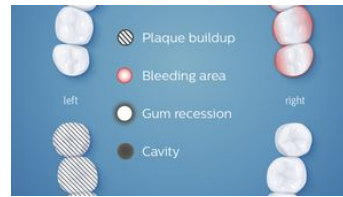

Touch Up

If you happen to miss any spots during a brushing session, the Philips Sonicare app tracks your coverage and gives you the opportunity to go back for a second pass. Touch Up provides customised guidance based on your personal brushing data so you can immediately address any missed areas and achieve a more complete clean.

Focus areas

If your dental professional identifies specific spots in your mouth that need more attention because of plaque build-up, gum recession or another issue, FlexCare Platinum Connected can help you tackle those problem areas. You can highlight these spots in your personalised mouth map within the Sonicare app to remind you to give them the extra care they need each time you brush.