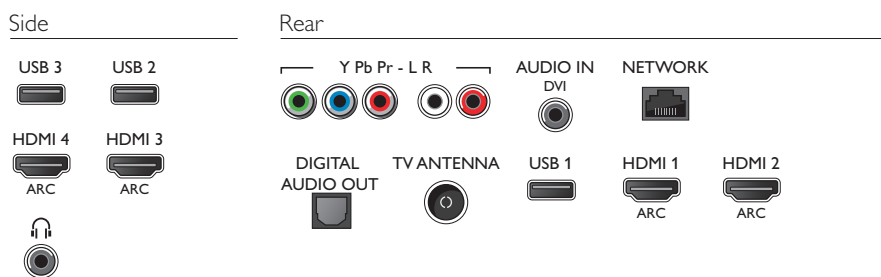

Connections

Issue date 2017-01-27

Version: 2.1.1

12 NC: 8670 001 38986
EAN: 87 18863 00971 0

© 2017 Koninklijke Philips N.V.
All Rights reserved.

Specifications are subject to change without notice.
Trademarks are the property of Koninklijke Philips N.V.
or their respective owners.

www.philips.com

* EPG and actual visibility (up to 8 days) is country and operator dependent.
* Android App offerings vary per country. For more details please visit your local Google Play Store.
* Energy consumption in kWh per year, based on the power consumption of the television operating 4 hours per day for 365 days. The actual energy consumption will depend on how the television is used.
* The TV supports DVB reception for 'Free to air' broadcast. Specific DVB operators may not be supported. An up to date list can be found in the FAQ section of the Philips support website. For some operators Conditional Access and subscription are required. Contact your operator for more information.
* (Philips) only compatible with specific Philips player device.
* Google Cast functionality is subject to Google Cast Ready apps and devices. For more details please visit Google Cast product page.
* Philips TV Remote app and related functionalities vary per TV model, operator, and country, as well as smart device model and OS. For more details please visit: www.philips.com/TVRemoteapp.
* Smart TV app offerings vary per TV model and country. For more details please visit: www.philips.com/smarttv.
* USB recording for digital channels only, recordings may be limited by broadcast copy protection (C+). Country and channel restrictions may apply.
* Compatibility depends on Wifi Miracast certification & Android 4.2 or later. For more details please refer to your device documentation.