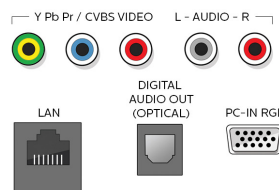

Side

Issue date 2016-08-27

Version: 4.1.1

12 NC: 8670 001 38133
UPC: 6 09585 24985 1

© 2016 Koninklijke Philips N.V.
All Rights reserved.

Specifications are subject to change without notice.
Trademarks are the property of Koninklijke Philips N.V.
or their respective owners.

www.philips.com