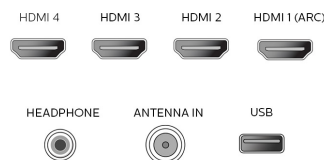

- Aerial Input: 75 ohm F-type
- TV system: ATSC, NTSC
- Video Playback: NTSC
- Tuner bands: UHF, VHF

Connectivity

- AV 1: Shared audio L/R in, CVBS/YPbPr
- Audio Output - Digital: Optical (TOSLINK)
- Other connections: Ethernet, Headphone out, PC-In VGA, Wireless LAN 802.11ac MIMO
- USB: USB
- HDMI 1: Shared audio L/R in, HDMI (Audio Return Channel)
- HDMI 2: HDMI, Shared audio L/R in
- HDMI 3: HDMI, Shared audio L/R in
- HDMI 4: HDMI, Shared audio L/R in
- EasyLink (HDMI-CEC): One touch play, Power status, System info (menu language), Remote control pass-through, System audio control, System standby

Accessories

- Included accessories: Table top stand, Quick start guide, User Manual, Remote Control, Batteries for remote control, Screws
- Power cord: 59.05 inch

Network Services

- Network Features: Google Cast

Connections

Bottom Rear

Side

Issue date 2016-08-27

Version: 4.1.1

12 NC: 8670 001 38133
UPC: 6 09585 24985 1

© 2016 Koninklijke Philips N.V.
All Rights reserved.

Specifications are subject to change without notice.
Trademarks are the property of Koninklijke Philips N.V.
or their respective owners.