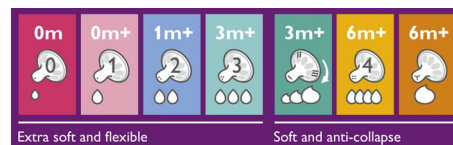

Baby's changing needs

The Philips Avent Natural bottle is available in 4 sizes and 7 different nipples for every development stage of your baby. With different nipple softness, flexibility and design and with increasing flow rates and bottle sizes that keep up with your baby's growth and development.