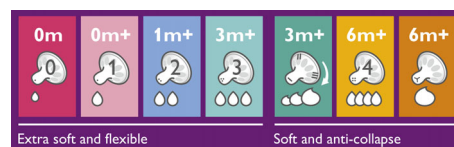

Pharmaceutical grade glass

Fully recyclable, premium quality borosilicate glass to ensure the highest quality for ultimate purity.

Natural latch on

The wide breast shaped nipple promotes a natural latch on similar to the breast. A more comfortable and contented feed for your baby.

Skin-soft teat

The skin-soft nipple material closely resembles the feeling of the breast, making it easy for

your baby to combine breast and bottle feeding.

Flexible spiral teat design

The spiral design combined with our comfort petals inside the nipple increases softness and the flexibility allowing natural tongue movement without nipple collapse. Your baby will enjoy a more comfortable and contented feed.

Anti-colic valve technology

Reduces fussing and discomfort by venting air out of the bottle and not in baby's tummy.

Baby's changing needs

The Philips Avent Natural bottle is available in 4 sizes and 7 different nipples for every development stage of your baby. With different nipple softness, flexibility and design and with increasing flow rates and bottle sizes that keep up with your baby's growth and development.