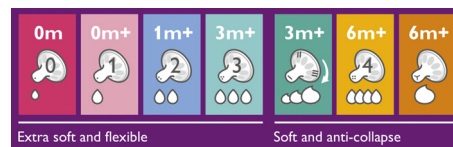

Compatibility across the range

The new Philips Avent Natural bottle is compatible with the Philips Avent range, excluding Classic bottles and cup handles. We advise to use the Natural bottles with Natural feeding nipples only.

Skin-soft teat

The skin-soft nipple material closely resembles the feeling of the breast, making it easy for your baby to combine breast and bottle feeding.

Baby's changing needs

The Philips Avent Natural bottle is available in 4 sizes and 7 different nipples for every development stage of your baby. With different nipple softness, flexibility and design and with increasing flow rates and bottle sizes that keep up with your baby's growth and development.