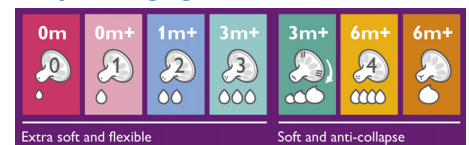

Baby's changing needs

The Philips Avent Natural bottle is available in 4 sizes and 7 different nipples for every development stage of your baby. With different nipple softness, flexibility and design and with increasing flow rates and bottle sizes that keep up with your baby's growth and development.