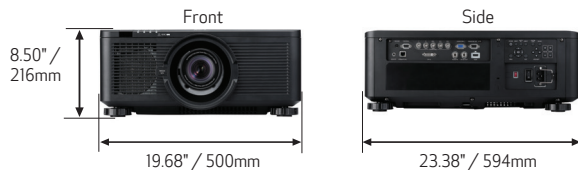

SPECIFICATIONS

PROJECTION SYSTEM	
Imaging Device	0.67" DMD x1
Aspect Ratio	16:10
Native Resolution	1920 x 1200 (WUXGA)
Brightness^{1,2}	8000lm
Uniformity¹	90%
Contrast¹	1,050:1/10,500:1 (Dynamic Black Off/On)
Digital Keystone	V±40°, H±60°
IMAGE ADJUSTMENTS	
Image Mode	Presentation / Standard / Video
Color Adjustment	Hue (RGBCMY), Saturation (RGBCMY), Gain (RGBCMY), White Gain (RGB), Color Temperature, White Balance
Mounting	360° (Vertical Axis), Portrait
Adjustable Feet	Front: 2 / Rear: 2
INPUT SIGNALS	
Scanning Frequency	H: 15.62KHz ~ 91.15KHz, V: 24Hz ~ 85.06Hz
Analog PC Input	WUXGA / WSXGA+ / UXGA / SXGA+ / WXGA+ / WXGA / SXGA / XGA / SVGA / VGA
Digital PC Input	WUXGA / WSXGA+ / UXGA / SXGA+ / WXGA+ / WXGA / SXGA / XGA / SVGA / VGA
Component Video Input	1080p / 1080i / 720p / 576p / 480p / 576i / 480i
Digital Video Input	1080p / 1080i / 720p / 576p / 480p
Dot Clock	157.5 MHz
LIGHT SOURCE	
Type	Laser / Phosphor
Life⁴	Up to 20,000 hours

DIMENSIONS

CONNECTABILITY