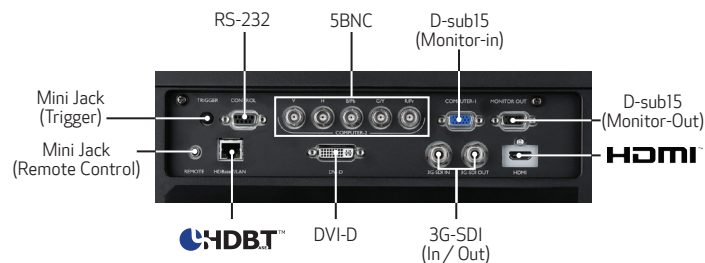

Portrait Projection

The LX-MU800Z can also be used to project in portrait applications by mounting the unit on a vertical surface.

KEY FEATURES

- 8000 Lumens
- Up to 10,500:1** Contrast Ratio
- Laser Light Source with 20,000* Hours (Lower Total Cost of Ownership)
- WUXGA Resolution (1920 x 1200)
- DLP Technology
- Eight Lens Options
- Advanced Imaging Functions
- HDBaseT™, HDMI and DVI
- Portrait Projection
- Crestron, AMX, and Extron Compatibility
- Motorized Lens Shift, Zoom and Focus

*The initial setting design value varies by each unit and operation time. **10,500:1 Dynamic contrast on and 1,050:1 with dynamic contrast off.

SPECIFICATIONS

PROJECTION SYSTEM	
Imaging Device	0.67" DMD x1
Aspect Ratio	16:10
Native Resolution	1920 x 1200 (WUXGA)
Brightness ^{1,2}	8000lm
Uniformity ¹	90%
Contrast ¹	1,050:1/10,500:1 (Dynamic Black Off/On)
Digital Keystone	V±40°, H±60°
IMAGE ADJUSTMENTS	
Image Mode	Presentation / Standard / Video
Color Adjustment	Hue (RGBCMY), Saturation (RGBCMY), Gain (RGBCMY), White Gain (RGB), Color Temperature, White Balance
Mounting	360° (Vertical Axis), Portrait
Adjustable Feet	Front: 2 / Rear: 2
INPUT SIGNALS	
Scanning Frequency	H: 15.62KHz ~ 91.15KHz, V: 24Hz ~ 85.06Hz
Analog PC Input	WUXGA / WSXGA+ / UXGA / SXGA+ / WXGA+ / WXGA / SXGA / XGA / SVGA / VGA
Digital PC Input	WUXGA / WSXGA+ / UXGA / SXGA+ / WXGA+ / WXGA / SXGA / XGA / SVGA / VGA
Component Video Input	1080p / 1080i / 720p / 576p / 480p / 576i / 480i
Digital Video Input	1080p / 1080i / 720p / 576p / 480p
Dot Clock	157.5 MHz
LIGHT SOURCE	
Type	Laser / Phosphor
Life ⁴	Up to 20,000 hours

DIMENSIONS

CONNECTABILITY

WHAT'S IN THE BOX

- Projector
- Dust Cap
- Power Cord
- VGA to VGA Connection Cable (Mini Dsub15-Mini Dsub15)
- Projector Remote Control LX-RC01 (Includes two AA batteries)
- Anti-Theft Screw for Lens (used to prevent mounted projection lens from being removed)
- Important Information (Book)
- User's Manual (CD-ROM)
- Warranty Card