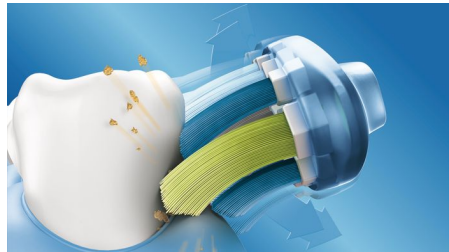

Gentle on gums

With an AdaptiveClean brush head, even the deepest clean is gentle. As your sonic toothbrush tracks along the gum line, the flexible sides and bristles of the brush head

absorb any excessive pressure you might apply. The soft tissue around your gums is protected even if you brush too hard.