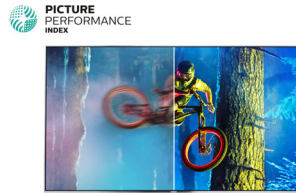

HEVC support for HD broadcast

The new integrated HEVC standard allows you to enjoy high picture quality resolution broadcast.

Digital Crystal Clear

For natural looking pictures from any source, Philips created Digital Crystal Clear. Whether you're indulging in your favorite shows, movies, the news, or are simply having a few friends over for a night in, you'll enjoy it all in optimal contrast, color and sharpness.

Picture Performance Index

Picture Performance Index combines Philips display technology and advanced picture processing engines to improve the elements of perception: sharpness, motion, contrast and color. No matter the source, you'll always enjoy razor sharp pictures with incredible detail and depth, the deepest blacks, the brightest whites, and the most vivid, brilliant colors as well as natural, lifelike skin tones every time.