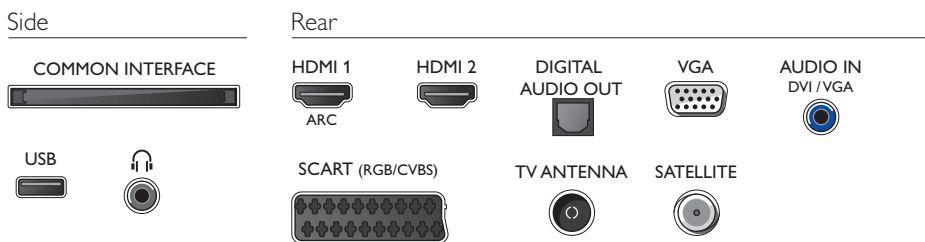

Multimedia Applications

- Video Playback Formats: Containers: AVI, MKV, H264/MPEG-4 AVC, MPEG-1, MPEG-2, MPEG-4, WMV9/VC1, HEVC

- Subtitles Formats Support: .SMI, .SRT, .SSA, .SUB, .TXT, .ASS
- Music Playback Formats: AAC, MP3, WAV, WMA (v2 up to v9.2)
- Picture Playback Formats: JPEG, BMP, GIF, PNG

Supported Display Resolution

- Computer inputs: up to 1366x768 @ 60Hz
- Video inputs: 24, 25, 30, 50, 60 Hz, up to 1366x768p

Tuner/Reception/Transmission

- Digital TV: DVB-T/T2/T2-HD/C/S/S2
- MPEG Support: MPEG2, MPEG4
- Video Playback: NTSC, PAL, SECAM

Power

- Mains power: AC 220 - 240 V 50/60Hz
- Ambient temperature: 5 °C to 35 °C
- Eu Energy Label power: 22 W
- Annual energy consumption: 32 kW · h
- Energy Label Class: A
- Standby power consumption: <0.3W
- Off mode power consumption: <0.3 W
- Power Saving Features: Auto switch-off timer, Eco mode, Picture mute (for radio)

Dimensions

- Box dimensions (W x H x D): 630 x 415 x 100 mm
- Set dimensions (W x H x D): 560 x 336 x 35 mm
- Set dimensions with stand (W x H x D): 560 x 344 x 112 mm
- Product weight: 3 kg
- Product weight (+stand): 3.2 kg
- Weight incl. Packaging: 4.4 kg
- VESA wall mount compatible: 75 x 75 mm

Accessories

- Included accessories: Remote Control, Table top stand, Power cord, Quick start guide, Legal and safety brochure, Warranty Leaflet, 2 x AAA Batteries

Connections

Issue date 2016-08-22

Version: 11.4.4

12 NC: 8670 001 39125
EAN: 87 18863 00999 4

© 2016 Koninklijke Philips N.V.
All Rights reserved.

Specifications are subject to change without notice.
Trademarks are the property of Koninklijke Philips N.V.
or their respective owners.

www.philips.com

* EPG and actual visibility (up to 8 days) is country and operator dependent.

* Energy consumption in kWh per year, based on the power consumption of the television operating 4 hours per day for 365 days. The actual energy consumption will depend on how the television is used.

* The TV supports DVB reception for 'Free to air' broadcast. Specific DVB operators may not be supported. An up to date list can be found in the FAQ section of the Philips support website. For some operators Conditional Access and subscription are required. Contact your operator for more information.

* (Philips) only compatible with specific Philips player device.