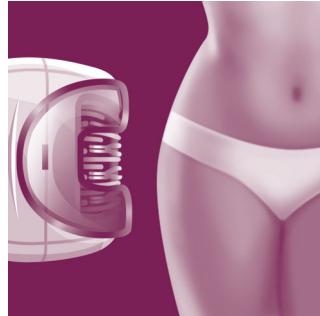

Philips SatinSoft
Epilator

SkinCare system
Wet & Dry

HP6521/20

Enjoy the touch of satin.

Epilator with Skin Perfect system

Philips SatinSoft epilator with skin care system protects the skin against pulling and maximises hygiene. Wet&Dry, for a comfortable use during your shower routine. Includes a sensitive area cap.

Beautiful skin

- Exfoliation brush to reveal even more radiant skin.
- Vibrating massage bar stimulates your skin

Smooth skin

- Gentle tweezing discs remove hair without pulling skin

Comfortable epilation

Massage attachment

Gently vibrating massage bar stimulates and soothes the skin for a pleasant epilation process.

Wet & Dry

For wet and dry usage.

Two speed settings

This epilator has two speed settings. Speed 1 for extra gentle epilation and speed 2 for extra efficient epilation

Sensitive area cap

This epilator has a sensitive area cap. Specifically adapted for more sensitive skin, allowing for gentle epilation in delicate areas

Washable head

The head can be detached and cleaned under running water for better hygiene.