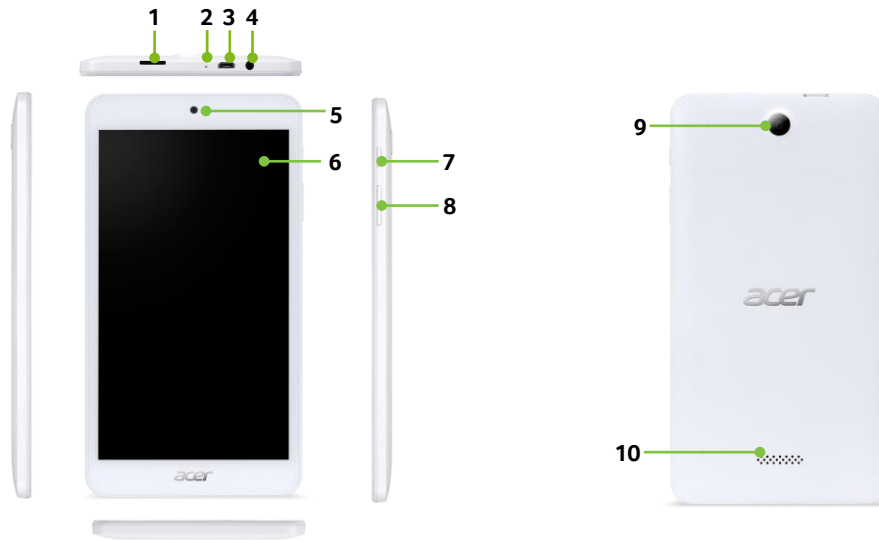

P/N: NT.LCKEE.002  
EAN: 4713392657993  
Model: B1-780-K7WM

Quad-core

Android™ 6.0

Resolution

Wide viewing angle

Iconia Suite

microSD

Dual Cameras