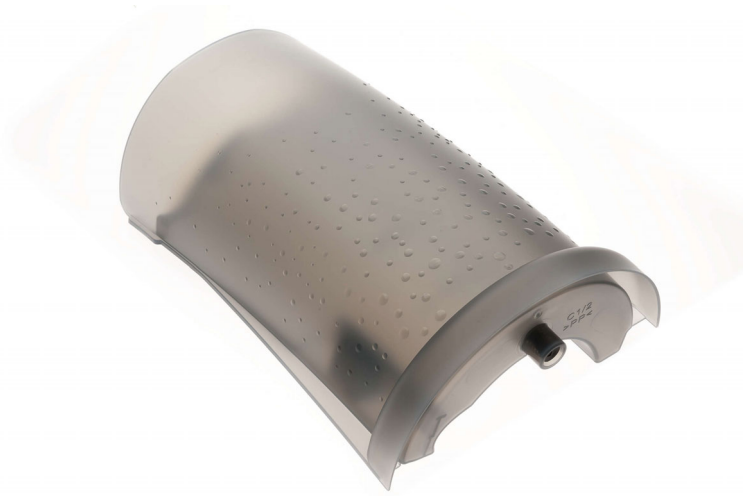

Philips  
Water container

- Check before ordering
- Type plate bottom appliance
- This part is only suitable for
- /B

CP0277/01

## Water container

Check specifications tab for compatible products

This water container is easily detachable for refilling and contains 0.9 litre. Clean the water container regularly to avoid malfunction. Compatible with SENSEO® Viva Café version "/B"; see type plate.

**Ease of using Philips spare parts**

- Easily renew your product with original Philips parts

**PHILIPS**

Water container

Check before ordering Type plate bottom appliance, This part is only suitable for, /B