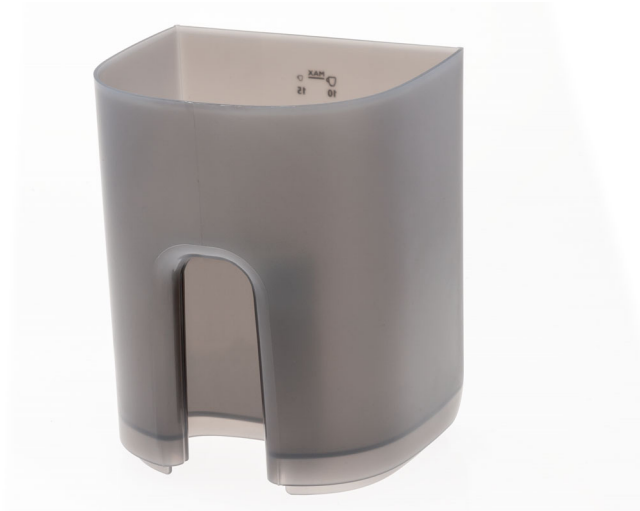

Philips
Water container

• Intense coffeemaker

CP9073

Essential part of your coffee maker

Please check specs for compatible products

A water container should be cleaned regularly. Whenever that's the case, you'll be happy not to miss your coffee moment by having an extra reservoir for your Drip filter coffee maker. The tank contains 1.2 liter, for fifteen cups of coffee.

Ease of using Philips spare parts

- Easy renew your product with original Philips parts

PHILIPS

Water container
Intense coffeemaker

CP9073/01

Specifications

Highlights

Suitable for:

- Intense coffeemaker: HD7685/30, HD7685/90,

HD7695/90, HD7696/90, HD7697/90

Easy renew of product parts

From time to time your product needs a facelift but it was never so easy like with Philips consumer replacement parts to renew your product. This all with guaranteed Philips quality.