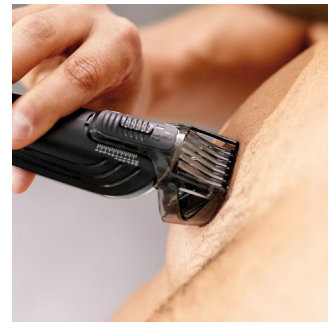

10 in 1 complete trimmer for maximum versatility

Groom your beard, hair and body with this showerproof all-in-one trimmer. 10 different attachments give you the freedom to create different styles from head to toe, while turbo power helps you trim through thick hair- evenly and gently.

Detail comb

Precisely comb and trim your eyebrows and sideburns for a finished look.

Tube nose trimmer

Remove quickly, comfortably and easily unwanted hairs for a neat finish. The ProtecTube technology guarantees no pulling to prevent nicks and cuts. The angled head allows for better reach and control.

Extra wide clipper

Cut through your head of hair quickly with the 41mm high-performance clipper.

Hair comb

Keep your haircut in style, or create a new one, by trimming to different lengths. The hair comb offers 18 length settings from 3mm to 20mm, with precisely 1mm between each setting.

Bodygroomer

Shave any area below the neck with comfort. The bodygroomer's head is made from a hypo-allergenic foil and has rounded tips to protect your skin.

Body comb

Trim your body hair to exactly the length you prefer. The body comb offers 10 different settings, for a clean, comfortable trim on your chest, armpits or groin.