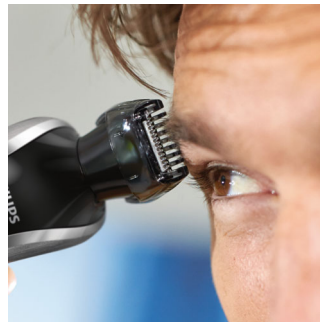

10 in 1 complete trimmer for maximum versatility

Groom your beard, hair and body with this showerproof all-in-one trimmer. 10 different attachments give you the freedom to create different styles from head to toe, while turbo power helps you trim through thick hair- evenly and gently.

QG3396/16

Highlights

Full size metal trimmer

Use the full size metal trimmer without a comb to complete your style and get clean, sharp lines around the edges of your beard.

Beard & stubble comb

Trim your beard to exactly the length you want, by locking in the setting that suits your desired look. The beard & stubble comb offers 18 length settings from 1mm to 18mm, with precisely 1mm between each setting.

Detail trimmer

Create fine lines, contours and details to define or change your style.

Detail foil shaver

Get rid of unwanted hairs with precision on small areas of your cheeks and chin, for a clean finish.

Detail comb

Precisely comb and trim your eyebrows and sideburns for a finished look.

Tube nose trimmer

Remove quickly, comfortably and easily unwanted hairs for a neat finish. The ProtecTube technology guarantees no pulling to prevent nicks and cuts. The angled head allows for better reach and control.