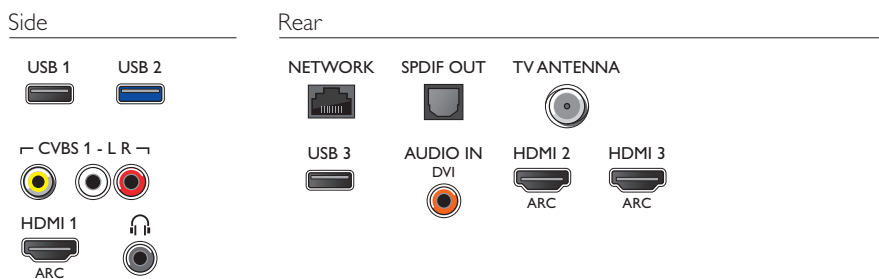

Multimedia Applications

- Video Playback Formats: Containers: AVI, MKV, H264/MPEG-4 AVC, MPEG-1, MPEG-2, MPEG-4, WMV9/VC1, HEVC
- Subtitles Formats Support: .SML, .SRT, .SSA, .SUB, .TXT, .ASS
- Music Playback Formats: AAC, MP3, WAV, WMA (v2 up to v9.2), WMA-PRO (v9 and v10)
- Picture Playback Formats: JPEG, BMP, GIF, JPS, PNG, PNS, BMS, MPO

Supported Display Resolution

- Computer inputs on all HDMI: up to FHD 1920x1080@60Hz, @60Hz
- Video inputs on all HDMI: up to FHD 1920x1080p, @ 24, 25, 30, 50, 60Hz

Tuner/Reception/Transmission

- Digital TV: DTVi, SATVD
- MPEG Support: MPEG2, MPEG4
- Video Playback: NTSC, PAL
- TV Program guide*: 8 day Electronic Program Guide
- Signal strength indication

Power

- Mains power: AC 90 - 240V 50/60Hz
- Ambient temperature: 5 °C to 35 °C
- Standby power consumption: < 0.5 W
- Off mode power consumption: < 0.5 W
- Power Saving Features: Auto switch-off timer, Light sensor, Picture mute (for radio)

Dimensions

- Set dimensions (W x H x D): 1099 x 632 x 89 mm
- Set dimensions with stand (W x H x D): 1099 x 699 x 205 mm
- Product weight: 11 kg
- Product weight (+stand): 11.3 kg

Accessories

- Included accessories: Remote Control, Table top stand, Power cord, Quick start guide, Legal and safety brochure, 2 x AA Batteries

Connections

Issue date 2016-08-22

Version: 2.0.1

12 NC: 8670 001 40739
EAN: 87 18863 01053 2

© 2016 Koninklijke Philips N.V.
All Rights reserved.

Specifications are subject to change without notice.
Trademarks are the property of Koninklijke Philips N.V.
or their respective owners.

www.philips.com

* EPG and actual visibility (up to 8 days) is country and operator dependent.
* Android App offerings vary per country. For more details please visit your local Google Play Store.
* (Philips) only compatible with specific Philips player device.
* Google Cast functionality is subject to Google Cast Ready apps and devices. For more details please visit Google Cast product page.
* Philips TV Remote app and related functionalities vary per TV model, operator, and country, as well as smart device model and OS. For more details please visit: www.philips.com/TVRemoteapp.
* Smart TV app offerings vary per TV model and country. For more details please visit: www.philips.com/smartv.
* USB recording for digital channels only, recordings may be limited by broadcast copy protection (C1+). Country and channel restrictions may apply.
* Compatibility depends on Wifi Miracast certification & Android 4.2 or later. For more details please refer to your device documentation.