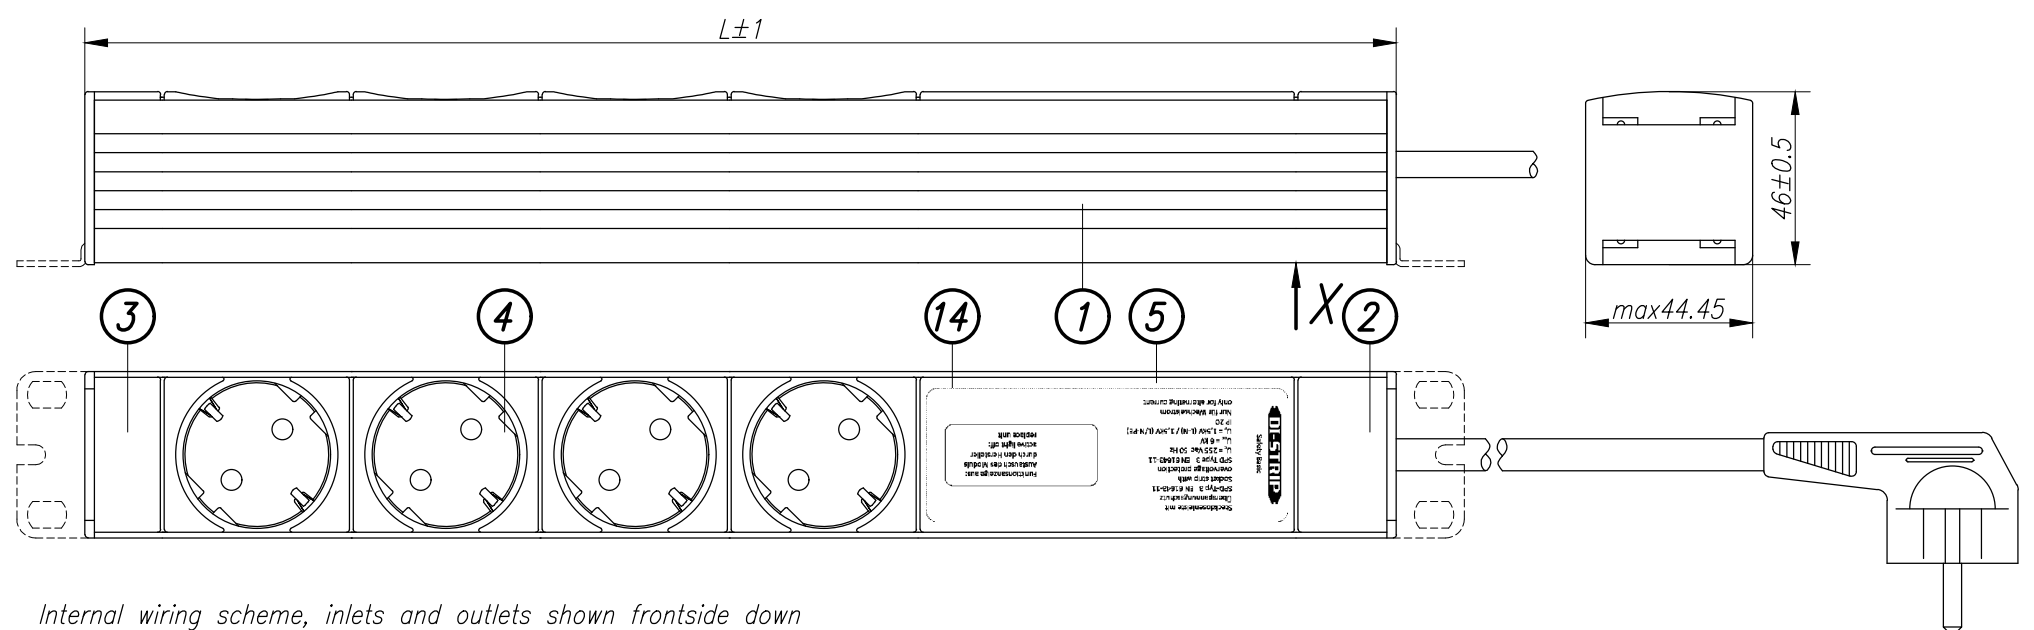

Internal wiring scheme, inlets and outlets shown frontside down

**Example of label:**

**Technical data:**  
 - DIN 49440 SCHUKO socket 16A  
 socket spacing 50mm, torsion of sockets 45°  
 - with overvoltage protection module

**Power cord:**  
 Type: H05VV-F 3x1,5mm<sup>2</sup>, white  
 Length: 2,5m  
 Plug: CEE VII/7, DIN49441 Form2

**Packaging:**  
 Packing box (csomagolódoboz)  
 Supply schedule:  
 Socket strip (1 piece)  
 Mounting bracket (2 pieces) 3.768.2608  
 User manual (1 piece) 03.300.999.1

**Material/Finish:**  
 Chassis: closed sheet steel extrusion, zincplated, powder-coated texture  
 Plastic parts: Vampamid 6 0024 VO (UL94) or similar, recyclable  
 Internal conduction: brass conductor rails and copper wires  
 Internal copper wires: H07V-K 1,5mm<sup>2</sup>

16	1	ST	Vezeték zöld-sárga 1,5mm <sup>2</sup>	Electric cord green-yellow	3.768.2670	L=160(EO-EO)
----	---	----	---------------------------------------	----------------------------	------------	--------------