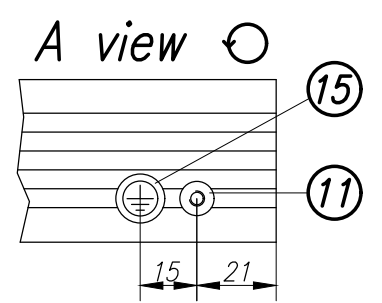

Internal wiring scheme, inlets and outlets shown frontside down

**Example of label:**

**Technical data:**  
 - DIN 49440 SCHUKO socket 16A  
 socket spacing 50mm, torsion of sockets 45°  
 - with overvoltage protection module

**Power cord:**  
 Type: H05VV-F 3x1,5mm<sup>2</sup>, white  
 Length: 2,5m  
 Plug: CEE VII/7, DIN49441 Form2

**Packaging:**  
 Packing box (csomagolódoboz)  
 Supply schedule:  
 Socket strip (1 piece)  
 Mounting bracket (2 pieces) 3.768.2608  
 User manual (1 piece) 03.300.999.1

A belső vezetékvezés komponensei. / Components of internal wiring.

Dimensions in mm				General tolerances	Finish	Material	Sheet	
				ISO 2768-m			1/1	
				Drawn	Date	Name	Description	
				Checked	28.04.2010	Kovács		
Approved	28.04.2010	Szabó						
				Description			Scale	
				DIS-EEV CEE7/7-16A SB			03.316.004.X-010.X	
Rev.	Change	Date	Name	Gross weight (kg)			Net weight (kg)	External dimensions of packing box (mm)
Platine:				File:				