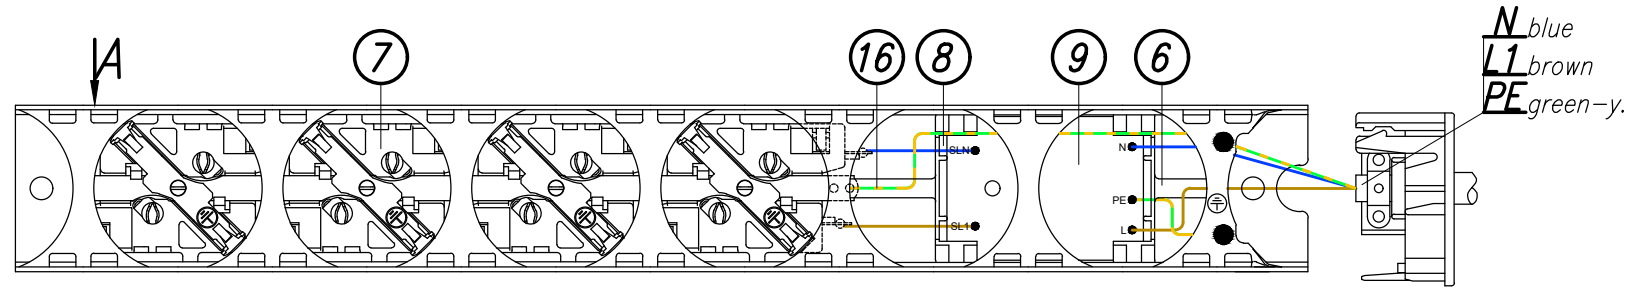

Internal wiring scheme, inlets and outlets shown frontside down

**Example of label:**

**Technical data:**  
 - DIN 49440 SCHUKO socket 16A  
 socket spacing 50mm, torsion of sockets 45°  
 - with overvoltage protection module

**Power cord:**  
 Type: H05VV-F 3x1,5mm<sup>2</sup>, white  
 Length: 2,5m  
 Plug: CEE VII/7, DIN49441 Form2

**Packaging:**  
 Packing box (csomagolódoboz)  
 Supply schedule:  
 Socket strip (1 piece)  
 Mounting bracket (2 pieces) 3.768.2608  
 User manual (1 piece) 03.300.999.1