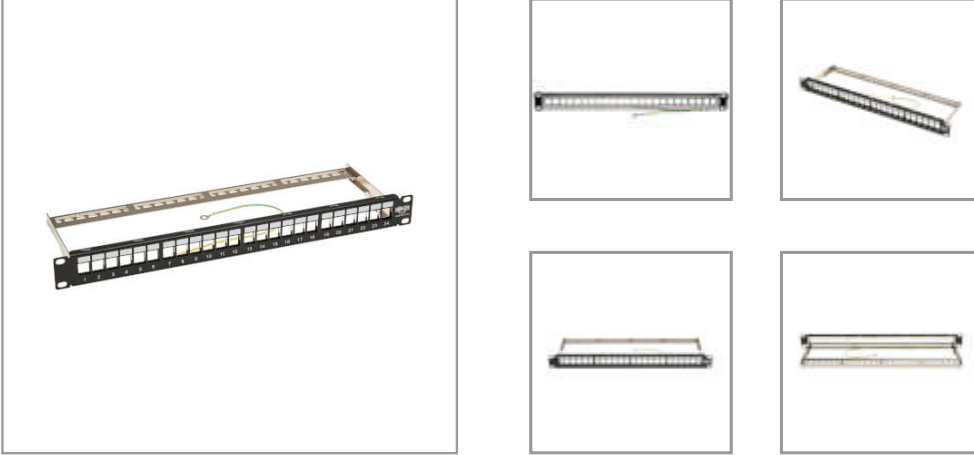

24-Port 1U Rack-Mount Shielded Blank Keystone/Multimedia Patch Panel, RJ45 Ethernet, USB, HDMI, Cat5e/6

MODEL NUMBER: N062-024-KJ-SH

Manages and organizes input and output cable connections in your network. Customizable solution for a variety of applications, including Ethernet, voice, audio/video and USB.

Description

The N062-024-KJ-SH 24-Port 1U Rack-Mount Shielded Blank Keystone/Multimedia Patch Panel manages and organizes the cabling in your network. The 24 blank cutouts accommodate all keystone jacks, including RJ45 Ethernet, HDMI audio/video, voice and USB applications. The rear cable manager keeps cables neat, tidy and efficiently organized on the back of the panel. Ports are clearly numbered to help you identify connections. Mounts easily into 1U of an EIA-standard 19-inch two-post rack or wall-mount rack enclosure. Made from fully shielded, heavy-duty steel. Grounding wire included.

Features

Manages and Organizes a Wide Variety of Cabling 24 blank cutouts accommodate most keystone jacks in the market
 For use with RJ45 Ethernet, HDMI audio/video, voice, USB and other applications
 Ports are numbered for easy connection identification
 Fully shielded, heavy-duty steel construction

- 24 blank cutouts compatible with all keystone jacks
- Fully shielded, heavy-duty steel construction
- Rear cable manager keeps cables organized
- Numbered ports for easy connection identification
- Mounts into 1U of EIA-standard 19 in. 2-post or wall-mount rack