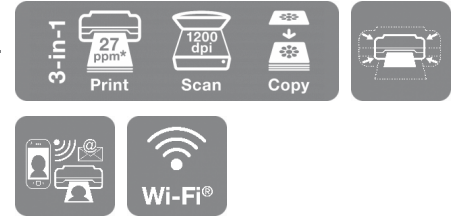

## Save space, money and time with this Epson small-in-one, featuring individual inks and mobile printing

Compromise can be a thing of the past; the XP-247 produces high-quality prints whilst also offering great value. As part of the small-in-one range, it provides a printer, scanner and copier, all neatly packaged in a stylish and compact unit. It uses individual inks, so you're sure to make a saving as only the colour used needs replacing. Printing on the go is also made easy with Epson Connect.