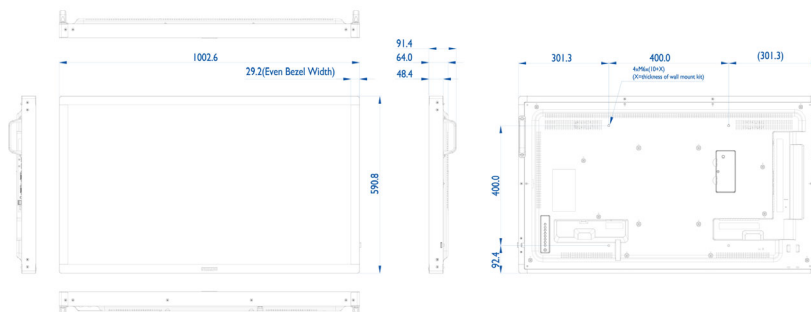

Sound

- Built-in speakers: 2 x 10W

Operating conditions

- Temperature range (operation): 5 ~ 40 °C
- Relative humidity: 20 ~ 80 %
- MTBF: 50,000 hour(s)
- Altitude: 0 ~ 3000 m
- Temperature range (storage): -20 ~ 60 °C

Power

- Mains power: 100 ~ 240 VAC, 50/60Hz

- Standby power consumption: <0.5W
- Consumption (Typical): 59 W

Accessories

- Included accessories: AC Power Cord, RS232 cable, USB cable, Remote Control, Batteries for remote control, Quick start guide
- Optional accessories: ColourCalibrationKit (CCK4601)
- Stand: BM05922 (Optional)

Miscellaneous

- On-Screen Display Languages: Arabic, English, French, German, Italian, Japanese, Polish, Spanish, Turkish, Russian, Simplified Chinese, Traditional Chinese, Danish, Dutch, Finnish, Norwegian, Portuguese, Swedish
- Regulatory approvals: CE, CCC, FCC, Class B, UL/cUL, RoHS, CB, C-Tick, BSMI, EnergyStar 7.0, GOST, PSE, VCCI
- Warranty: 3 year warranty

Multimedia Applications

- USB Playback Audio: AAC, AIF, AIFF, ASF, LPCM, M3U, M4A, MP3, MP4, WAV, WMA
- USB Playback Picture: BMP, GIF, JPEG, JPG, PDF
- USB Playback Video: M2TS, M4V, MK3D, MKV, MP4, MPEG, MPG, MTS, TS, TTS, VOB, WMV

Internal Player

- CPU: Quad Core Cortex A9 1.8GHz
- GPU: ARM Mali400 Quad Core 533MHz
- Memory: 2GB DDR3
- Storage: 16GB EMMC

Issue date 2016-12-09

Version: 1.0.1

12 NC: 8670 001 37351
EAN: 87 12581 73967 6

© 2016 Koninklijke Philips N.V.
All Rights reserved.

Specifications are subject to change without notice.
Trademarks are the property of Koninklijke Philips N.V.
or their respective owners.

www.philips.com