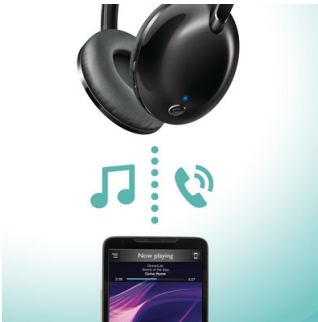

SHB4405BK/00

Highlights

Clear sound

High-power 32-mm (1.3") tilted drivers reproduce clear, crisp sound and deep, rich bass.

Hands-free calls

The easy-to-use remote control allows you to play/pause tracks and answer calls with a simple push of a button.