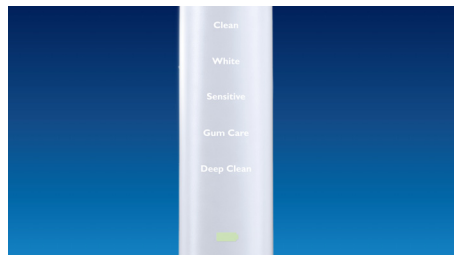

## DiamondClean brush head

DiamondClean toothbrush heads, Philips Sonicare's best whitening brush head, have diamond shaped bristles to effectively yet gently remove surface stains and scrape away plaque. Removes stain build up from coffee, tea, red wine, cigarettes and tobacco in just 1 week.

## AdaptiveClean brush head

Soft, flexible sides made of rubber allow the bristles to conform to the unique shape of patients' teeth and gums to provide up to 4x more surface contact\*. The brush head's flexibility helps the bristles gently track along the gumline and absorb excessive brushing pressure. Enhanced sweeping motion delivers a unique in-mouth feel and superior cleaning along the gumline and in hard-to-reach areas\*. Proven to remove 10x more plaque than a manual toothbrush in hard-to-reach areas\*.

## Five brushing modes

Includes the stain-removing White mode, clinically proven to whiten teeth in as little as one week.