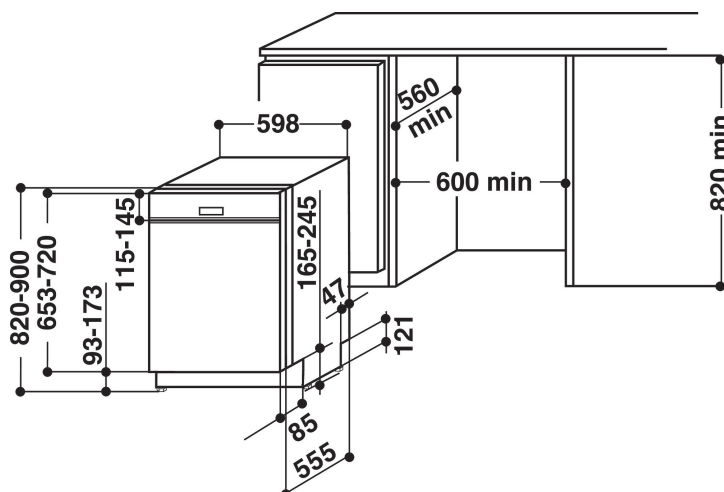

# WBC 3C26 PF X

12NC: 859991009150

GTIN (EAN) code: 8003437203800

Whirlpool

SENSING THE DIFFERENCE

- Installation Type: Built-in
- Energy class A++
- 14 place settings
- 6TH Sense Technology
- Noise level: 46 dB(A)
- 9.5 L per cycle (2660 L per year)
- PowerCleanPro
- PowerCleanPRO
- Third rack: Yes, fixed + handle plastic
- Autoclean filter
- Start delay 1-24 h
- Silent
- FlexiSpace
- Adjustable upper rack
- Multizone
- Tablet
- Intensive 65°C