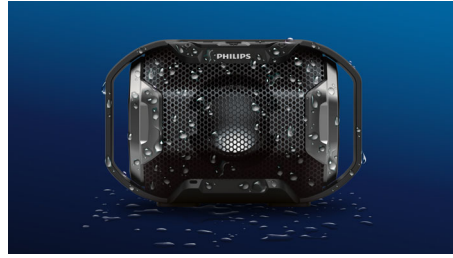

Outdoor toughness

Built durable and tough enough for any adventure. Take it to the streets or into the wilderness. This speaker can handle it. Meeting strict IPX7 standards for water resistance you can even take it underwater, up to 1-meter deep for 30 minutes. And if you drop the speaker while dropping the beat, don't worry, it's shockproof.

Built-in rechargeable battery

Play music out loud - anytime, anywhere. The built-in rechargeable battery lets you enjoy your personal music without the fuss of entangled power cords and the inconvenient search for an electrical outlet. Enjoy great music with the freedom of portability now.

Bluetooth wireless

Bluetooth is a short range wireless communication technology that is both robust and energy-efficient. The technology allows easy wireless connection to iPod/iPhone/iPad or other Bluetooth devices, such as smartphones, tablets or even laptops. So you can enjoy your favorite music, sound from video or game wireless on this speaker easily.

Hands-free calls

With its built-in microphone, this speaker also works as a speaker phone. When a call comes in, the music is put on pause and you can talk via the speaker. Call for a business meeting. Or, call your friend from a party. Either way, it works great.

SB300B/93

Specifications

Compatibility

- iPad: iPad 1, iPad 2, new iPad, iPad mini, iPad with Retina display, iPad Air, iPad Air 2, iPad mini 2, iPad mini 3
- iPhone: iPhone 3, iPhone 3GS, iPhone 4, iPhone 4S, iPhone 5, iPhone 5C, iPhone 5S, iPhone 6, iPhone 6 Plus, iPhone 6S
- iPod touch: 3rd generation or later
- Android tablets & smartphones: with Android 2.1 and Bluetooth 2.1 or above
- other Bluetooth-enabled device
- work with: Bluetooth 4.0 or below

Connectivity

- Bluetooth profiles: A2DP, AVRCP, HFP
- Bluetooth range: Line of sight, 20m or 66ft
- Audio in (3.5mm)

Convenience

- Water resistance: IPX7
- Shock resistant
- Built-in microphone: for speaker conference

Sound

- Output power (RMS): 4W
- Sound System: Stereo
- Speakers: 1 x 1.5" full range driver and 2 passive radiators

Power

- Operating time on battery: 8 hr
- Battery type: built-in Li-ion

Accessories

- Included accessories: USB cable for PC charging, World Wide Warranty leaflet, Quick install guide

Dimensions

- Product dimensions (WxDxH): 117 x 74 x 77 mm
- Product weight: 0.23 kg
- Packaging dimensions (WxDxH): 143 x 91 x 90 mm
- Weight incl. Packaging: 0.35 kg

Issue date 2016-09-29

Version: 2.0.3

12 NC: 8670 001 41295
EAN: 69 25970 71177 7

© 2016 Koninklijke Philips N.V.
All Rights reserved.

Specifications are subject to change without notice.
Trademarks are the property of Koninklijke Philips N.V.
or their respective owners.

www.philips.com