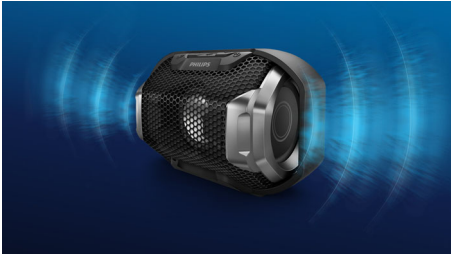

## Shocking beats, blazing lights

Get ready to unleash the beats! Philips ShoqBox SB300 cranks out explosive, pumping bass through twin bass radiators. Amp up the energy with lights that pulse to the beat. Rugged, shockproof and waterproof - take the party anywhere.

### Start the party anywhere

- Light it up! Multi-colored lights blaze to the beat
- Built outdoor tough - rugged, shockproof, water resistant
- Built-in rechargeable battery keeps the party pumping

### Simple to use

- Wireless music streaming via Bluetooth
- Built-in microphone for hands-free calls
- Audio input for easy connection to almost any device

**PHILIPS**

wireless portable speaker  
Bluetooth® Waterproof, shockproof, Multi-colored lights

### Explosive beats

With its 1.5-inch full-range front firing speaker driver and large twin bass radiators at the sides of the speaker for extra bass boost and extension, the ShoqBox SB300 packs power with impressive precision.