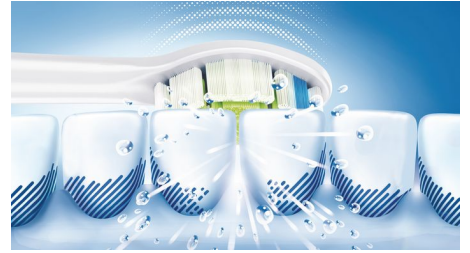

Removes up to 7x more plaque

Removes up to 7 times more plaque from hard to reach places than a manual toothbrush.