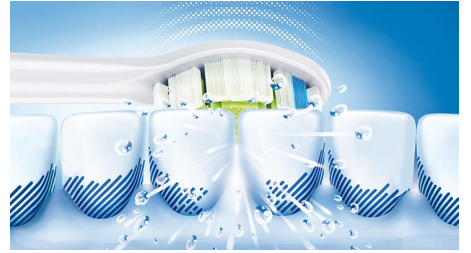

Removes up to 7 x more plaque

Removes up to 7 times more plaque from hard-to-reach places than a manual toothbrush.