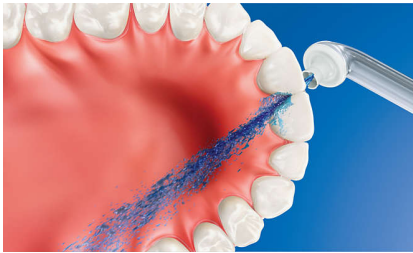

Micro-droplet technology

Our clinically proven results are possible thanks to our unique technology, which combines air and mouthwash or water to powerfully yet gently clean between teeth and along the gumline.