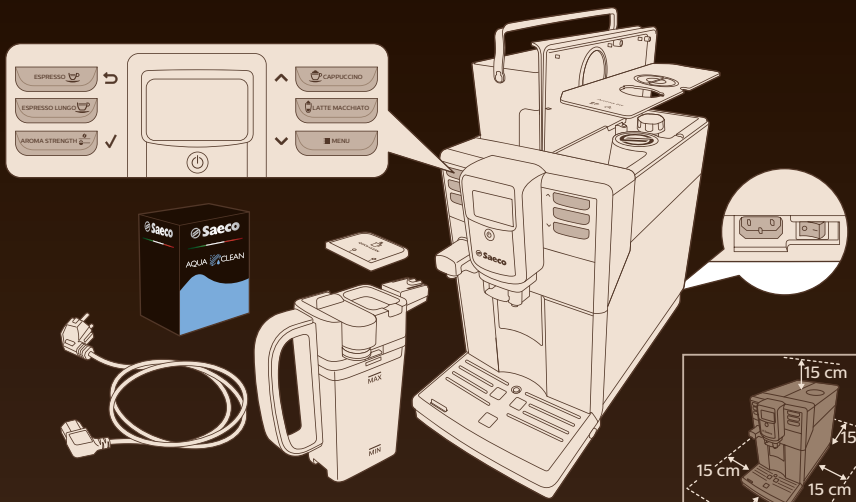

Saeco

ESPRESSO

CAPPUCCINO

4219.460.3639.1

INCANTO
HD8922, HD8921
HD8918, HD8915

START AT SAECO.COM/CARE

PHILIPS

Saeco, a Philips brand

BEFORE FIRST USE