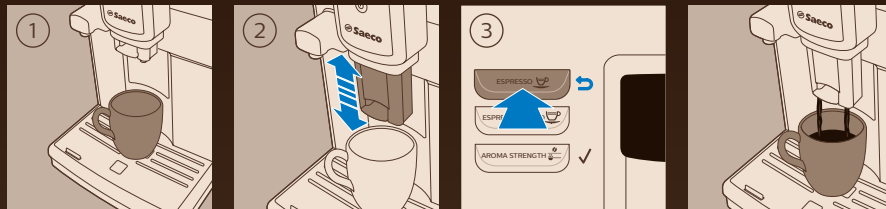

Saeco

ESPRESSO

CAPPUCCINO

4219.460.3639.1

INCANTO
HD8922, HD8921
HD8918, HD8915

START AT SAECO.COM/CARE

PHILIPS

Saeco, a Philips brand