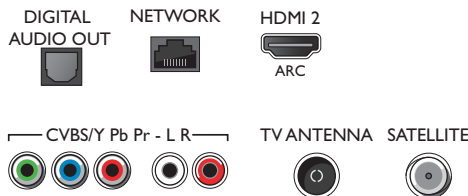

Rear

Issue date 2016-10-04

Version: 8.6.1

12 NC: 8670 001 39132
EAN: 87 18863 01005 1

© 2016 Koninklijke Philips N.V.
All Rights reserved.

Specifications are subject to change without notice.
Trademarks are the property of Koninklijke Philips N.V.
or their respective owners.

www.philips.com

* EPG and actual visibility (up to 8 days) is country and operator dependent.

* Energy consumption in kWh per year, based on the power consumption of the television operating 4 hours per day for 365 days. The actual energy consumption will depend on how the television is used.

* The TV supports DVB reception for 'Free to air' broadcast. Specific DVB operators may not be supported. An up to date list can be found in the FAQ section of the Philips support website. For some operators Conditional Access and subscription are required. Contact your operator for more information.

* (Philips) only compatible with specific Philips player device.