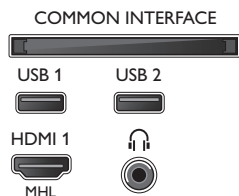

Dimensions

- Box dimensions (W x H x D): 1070 x 685 x 160 mm
- Set dimensions (W x H x D): 968.18 x 527.41 x 76.8 mm
- Set dimensions with stand (W x H x D): 968.18 x 576.8 x 241.01 mm
- Product weight: 8.89 kg
- Product weight (+stand): 11.02 kg
- Weight incl. Packaging: 13.8 kg
- VESA wall mount compatible: 200 x 200 mm

Accessories

- Included accessories: Remote Control, 2 x AAA Batteries, Table top stand, Power cord, Quick start guide, Legal and safety brochure, Warranty Leaflet

Smart TV Features

- Ease of Installation: Auto detect Philips devices, Device connection wizard, Network installation wizard, Settings assistant wizard
- Ease of Use: One-stop Smart Menu button, Onscreen Usermanual
- Firmware upgradeable: Firmware auto upgrade wizard, Firmware upgradeable via USB, Online firmware upgrade
- Interactive TV: HbbTV
- Philips TV Remote app*: Apps, Channels, Control, NowOnTV, TV Guide, Video On Demand
- Program: Pause TV, USB Recording*
- Screen Format Adjustments: Basic - Fill Screen, Fit to Screen, Zoom, Stretch
- SmartTV apps*: Online Video Stores, Open Internet Browser, Social TV, TV on Demand, Youtube
- User Interaction: SimplyShare

Connections

Side