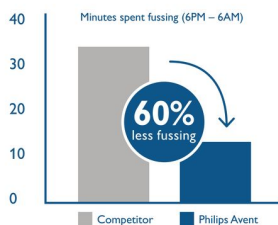

Less fussing