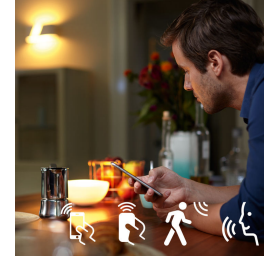

High light output

High quality light with strong light output, providing plenty of white light for any moment or task.

Full control with Hue bridge

Connect your Philips Hue lights with the bridge to unlock the endless possibilities of the system.

Control it your way

Connect your Philips Hue lights with the bridge and start discovering the endless possibilities. Control your lights from your smartphone or tablet via the Philips Hue app, or add switches to your system to activate your lights. Set timers, notifications, alarms, and more for the full Philips Hue experience. Philips Hue even works with Amazon Alexa, Apple HomeKit and Google Home to allow you to control your lights with your voice.