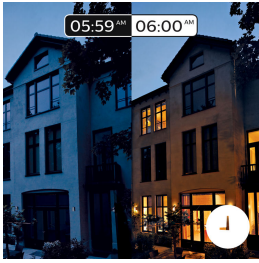

Timers for your convenience

Philips Hue can make it seem like you're home when you're not, using the schedule function in the Philips Hue app. Set the lights to come on at a pre-set time, so the lights are on when you arrive home. You can even set

rooms to light up at different times. And of course, you can let the lights turn off gradually in the night, so you never have to worry whether you've left any lights on. Connection with the Philips Hue bridge required for this functionality.